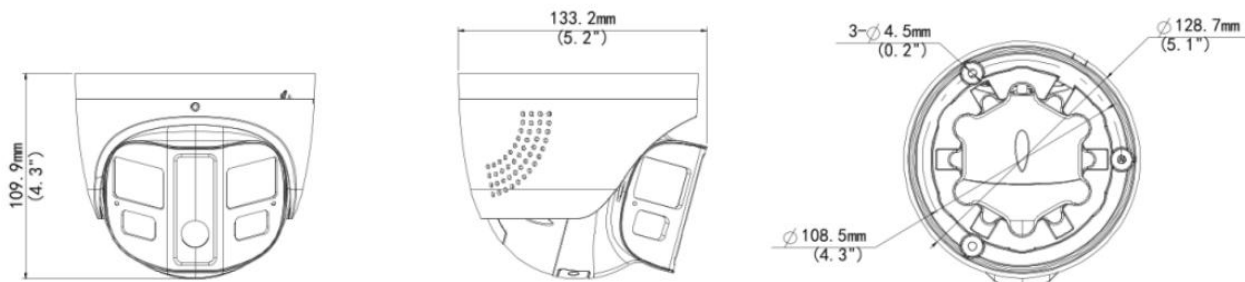

IPT4K180CAIX Turret

IP CAMERAS

Interface	Description
Audio I/O	1 Input: impedance 35kΩ; amplitude 2V [p-p]; 1 Output: impedance 600Ω; amplitude 2V [p-p]
Alarm I/O	1/1
Serial Port	N/A
Built-in Mic	Support x 2
Built-in Speaker	Support
WIFI	N/A
Network	1 x RJ45 10M/100M Base-TX Ethernet
Video Output	N/A
Certification	Description
EMC	CE-EMC (EN 55032, EN 61000-3-3, EN IEC 61000-3-2, EN 55035) FCC (FCC 47 CFR part15 B)
Safety	CE LVD (EN 62368-1); UL/CUL (UL 62368-1, CAN/CSA C22.2 No. 62368-1)
Environment	CE-RoHS (2011/65/EU;(EU)2015/863); WEEE (2012/19/EU);
Protection	IK10 (IEC 62262), IP67 (IEC 60529)
General	Description
Power	DC 12V±25%, PoE (IEEE 802.3af);
Power Interface	∅ 5.5 mm coaxial power plug
Dimensions	∅128.7 x 109.9mm (∅5.1" x 4.3")
Weight	0.86kg (1.9lb)
Material	Metal
Environment	-30 °C ~ 60 °C (-22 °F ~ 140 °F), Humidity: ≤95% RH (non-condensing)
Surge Protection	4KV
Reset Button	Support

Dimensions

Accessories

See Camera Accessories Guide