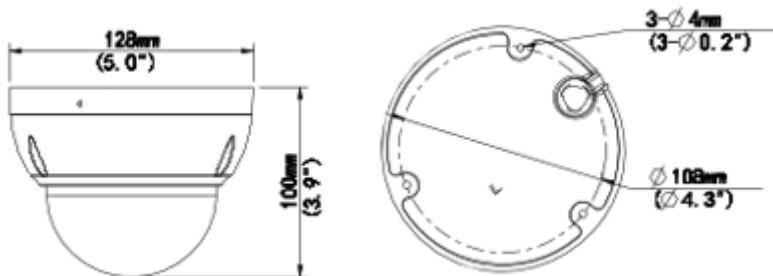

## Specifications

Camera	Description
Sensor	1/2.7" CMOS
Min. Illumination	Color: 0.005Lux (F1.8, AGC ON); 0 Lux with IR on
Day/Night	IR-cut filter with auto switch (ICR)
Shutter	Auto/Manual, 1 ~ 1/100000s
Adjustment Angle	Pan: 3° ~ 360°, Tilt: 0° ~ 70°, Rotate: 3° ~ 360°
S/N	>52dB
WDR	120dB
Lens	Description
Focal Length	2.8 ~ 12 mm
Iris	F1.8
Field of View (H)	102.79°~ 30.86°
Field of View (V)	54.50°~ 17.49°
Field of View (D)	106.94°~35.49°
DORI	Description
DORI Distance (Lens)	2.8mm, 12mm
DORI Distance (Detect)	63.0m(206.7ft), 270.0m(885.8ft)
DORI Distance (Observe)	25.2m(82.7ft), 108.0m(354.3ft)
DORI Distance (Recognize)	12.6m(41.3ft), 54.0m(177.2ft)
DORI Distance (Identify)	6.3m(20.7ft), 27.0m(88.6ft)
Illuminator	Description
Supplemental Light	IR
Illumination Distance (IR)	50 m (164.0 ft)
Wavelength	850 nm
IR On/Off Control	Auto/Manual
Video	Description
Video Compression	H.265; H.264
H.264 Code Profile	Baseline profile, Main profile, High profile
Frame Rate	Main Stream: 4MP (2560*1440), Max 25fps; 3MP (2304*1296), Max 30fps; 1080P (1920*1080), Max 30fps; Sub Stream: 720P (1280*720), Max 30fps; D1 (720*576), Max 30fps; 640*360,Max 30fps;
Video Bit Rate	128 Kbps ~ 6144 Kbps
U-code	Support
OSD	Up to 4 OSDs
Privacy Mask	Up to 4 areas
ROI	Up to 8 areas
Video Stream	Dual Streams
Image	Description

# IP CAMERAS

EMC	CE-EMC (EN 55032, EN 61000-3-3, EN IEC 61000-3-2, EN 55035) FCC (FCC 47 CFR part15 B)
Safety	CE LVD (EN 62368-1) CB (IEC 62368-1)
Environment	CE-RoHS (2011/65/EU;(EU)2015/863); WEEE (2012/19/EU);
Protection	IP67 (IEC 60529) IK10 (IEC 62262)
<b>General</b>	<b>Description</b>
Power	DC 12V±25%, PoE (IEEE 802.3af); Max 6.0W
Power Interface	Ø 5.5 mm coaxial power plug
Dimensions	Ø128 x 100mm (Ø5.0" x 3.9")
Weight	0.56kg (1.23lb)
Environment	-30 °C ~ 60 °C (-22 °F ~ 140 °F), Humidity: ≤95% RH (non-condensing)
Surge Protection	6KV
Reset Button	Support

## Dimensions