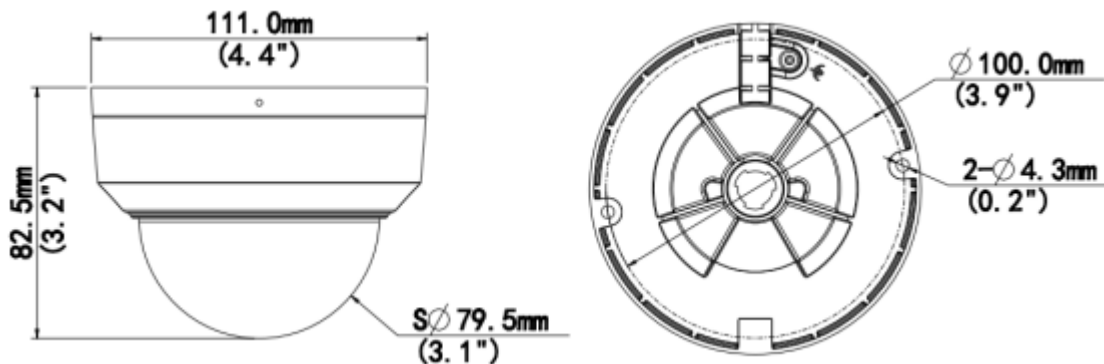

## Specifications

Camera	Description
Max Resolution	4MP
Sensor	1/3" CMOS
Min. Illumination	Color: 0.003 lux ( F1.6, AGC ON); 0 Lux with IR on
Day/Night	IR-cut filter with auto switch (ICR)
Shutter	Auto/Manual, 1 ~ 1/100000s
Adjustment Angle	Pan: 8° ~ 360°, Tilt: 0° ~ 68°, Rotate: 10° ~ 360°
S/N	>52dB
WDR	120dB
Lens	Description
Focal Length	2.8 mm
Iris Type	Fixed
Iris	F1.6
Field of View (H)	97.0°
Field of View (V)	52.2°
Field of View (D)	107.5°
DORI	Description
DORI Distance(Lens)	2.8mm
DORI Distance(Detect)	63.0m(206.7t)
DORI Distance(Observe)	25.2m(82.7ft)
DORI Distance(Recognize)	12.6m(41.3ft)
DORI Distance(Identify)	6.3m(20.7ft)
Illuminator	Description
Supplemental Light	IR
Illumination Distance(IR)	30 m (98.4 ft)
Wavelength	850 nm
IR On/Off Control	Auto/Manual
Video	Description
Video Compression	H.265; H.264; MJPEG
H.264 Code Profile	Baseline profile, Main profile, High profile
Frame Rate	Main: 4MP (2688*1520) @25fps; 4MP (2560*1440) @25fps; 3MP (2304*1296) @30fps; 1080P (1920*1080) @30fps; 720P (1280*720) @30fps Sub: 720P (1280*720) @30fps; D1 (720*576) @30fps; 640*360 @30fps;
Video Bit Rate	128 Kbps ~ 6144 Kbps
U-code	Support
OSD, Privacy Mask	Up to 4
ROI	Up to 8

## Dimensions