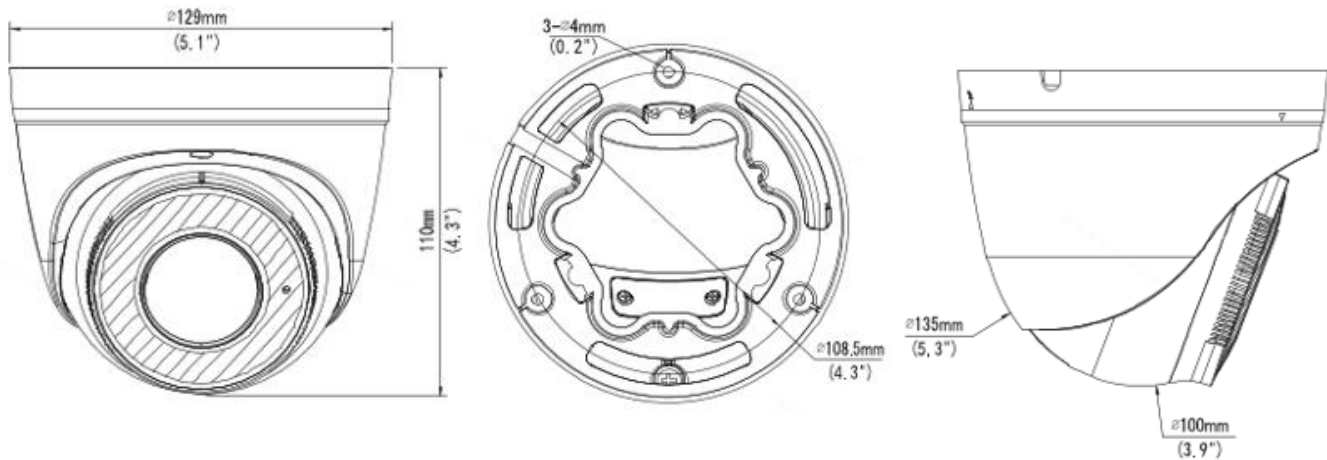

## Specifications

Camera	Description
Sensor	1/2.7" CMOS
Min. Illumination	Color: 0.005Lux (F1.8, AGC ON) 0 Lux with IR on
Day/Night	IR-cut filter with auto switch (ICR)
Shutter	Auto/Manual, 1 ~ 1/100000s
Adjustment Angle	Pan: 0° ~ 360°, Tilt: 0° ~ 75°, Rotate: 0° ~ 360°
S/N	>52dB
WDR	120dB
Lens	Description
Focal Length	2.8 ~ 12 mm
Iris	F1.8
Field of View (H)	102.79°~ 30.86°
Field of View (V)	54.50°~ 17.49°
Field of View (D)	106.94°~35.49°
DORI	Description
DORI Distance (Lens)	2.8mm, 12mm
DORI Distance (Detect)	63.0m(206.7ft), 270.0m(885.8ft)
DORI Distance (Observe)	25.2m(82.7ft), 108.0m(354.3ft)
DORI Distance (Recognize)	12.6m(41.3ft), 54.0m(177.2ft)
DORI Distance (Identify)	6.3m(20.7ft), 27.0m(88.6ft)
Illuminator	Description
Supplemental Light	IR
Illumination Distance (IR)	50 m (164.0 ft)
Wavelength	850 nm
IR On/Off Control	Auto/Manual
Video	Description
Video Compression	H.265, H.264
H.264 Code Profile	Baseline profile, Main profile, High profile
Frame Rate	Main Stream: 4MP (2560*1440), Max 25fps; 3MP (2304*1296), Max 30fps; 1080P (1920*1080), Max 30fps; Sub Stream: 720P (1280*720), Max 30fps; D1 (720*576), Max 30fps; 640*360,Max 30fps
Video Bit Rate	128 Kbps ~ 6144 Kbps
U-code	Support
OSD	Up to 4 OSDs
Privacy Mask	Up to 4 areas
ROI	Up to 8 areas
Video Stream	Dual Streams

# IP CAMERAS

Video Output	N/A
Certification	Description
EMC	CE-EMC (EN 55032, EN 61000-3-3, EN IEC 61000-3-2, EN 55035) FCC (FCC 47 CFR part15 B)
Safety	CE LVD (EN 62368-1) CB (IEC 62368-1)
Environment	CE-RoHS (2011/65/EU;(EU)2015/863); WEEE (2012/19/EU)
Protection	IP67 (IEC 60529)
General	Description
Power	DC 12V±25%, PoE (IEEE 802.3af); Max 6.0W
Power Interface	Ø 5.5 mm coaxial power plug
Dimensions	Ø129 x 110mm (Ø5.1" x 4.3")
Weight	0.67kg (1.48lb)
Environment	-30 °C ~ 60 °C (-22 °F ~ 140 °F), Humidity: ≤95% RH (non-condensing)
Surge Protection	6 KV
Reset Button	Support

## Dimensions