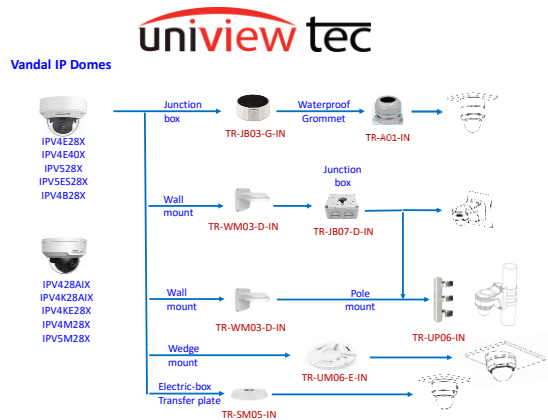

### Camera Accessories Guide 2/19/2025

1

2

3

4

5

6

Vandal IP Domes

7

Turret IP Domes

8

Turret IP Domes

9

Turret IP Domes

10

Vandal IP Dome Pendant Mounts