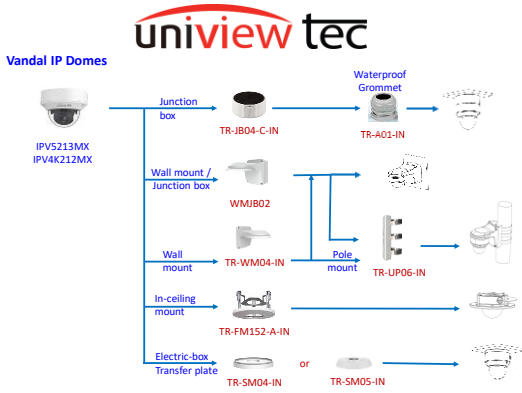

### Camera Accessories Guide 2/19/2025

1

2

3

4

5

6

Vandal IP Domes

7

Turret IP Domes

8

Turret IP Domes

9

Turret IP Domes

10

Vandal IP Dome Pendant Mounts