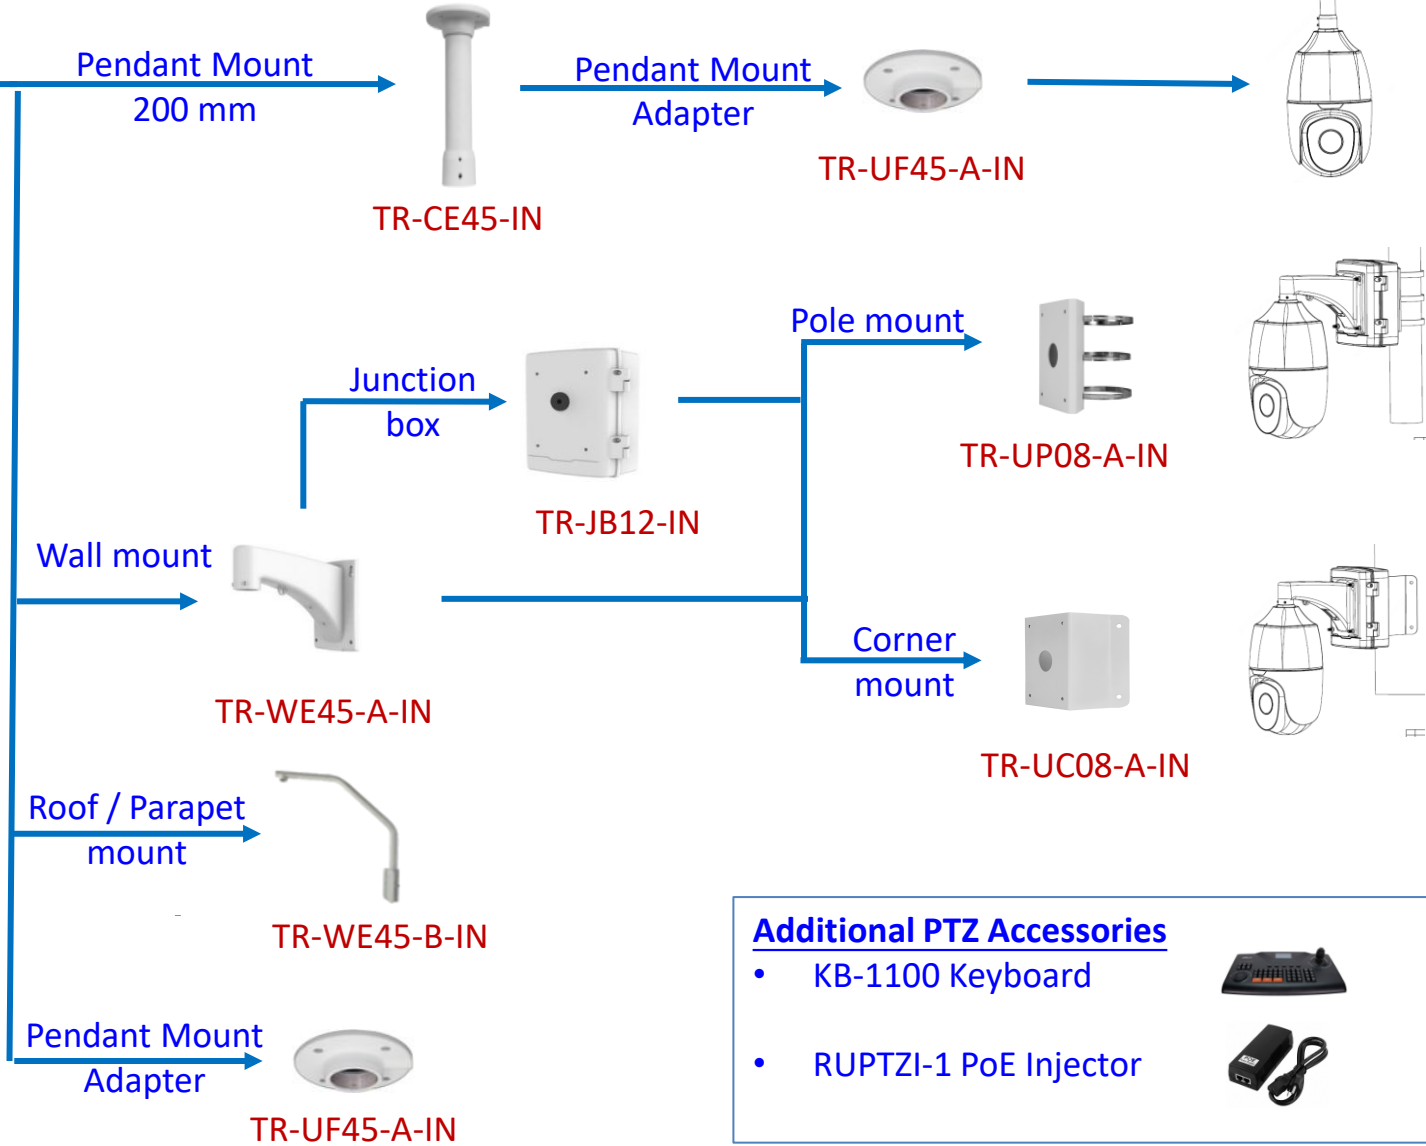

TR-JB08

TR-SE24-IN
200mm Extension

TR-SE24-A-IN
500mm Extension

TR-CM24-IN
200mm Pendant Mount

Pendent mount

Turret IP Dome Pendant Mounts

IPT4B212MX
 IPT4213MAIX
 IPT5213MX
 IPT4K212MX
 IPT428AIX
 IPT4M28X
 IPT5M28X
 IPT5EC28X
 IPTHT426X

Junction box

TR-JB03-H-IN

TR-SE24-IN
200mm Extension

IPT4K28AIX
 IPT4KE28X
 IPT440AIX
 IPT528AIX
 IPT5C28X
 IPT5180X
 IPT4K28TAIX
 IPT4K180X

TR-JB03-G-IN

TR-CM24-IN
200mm Pendant Mount

IPT4ES28X
 IPT4B28X
 IPT5ES28X
 IPT4WI28X
 IPT4KWI28X

TR-JB03-I-IN

TR-SE24-A-IN
500mm Extension

Pendent mount

uniview tec

PTZ IP Domes

IPCSD4K25X
IPCSD425X
(w/ wall mt)

Additional PTZ Accessories

- KB-1100 Keyboard
- RUPTZI-1 PoE Injector

uniview tec

PTZ IP Domes

IPCSD416X

PTZ IP Domes

Fisheye IP Domes

Fisheye IP Dome Pendant Mounts

IPFE5360X

Junction box