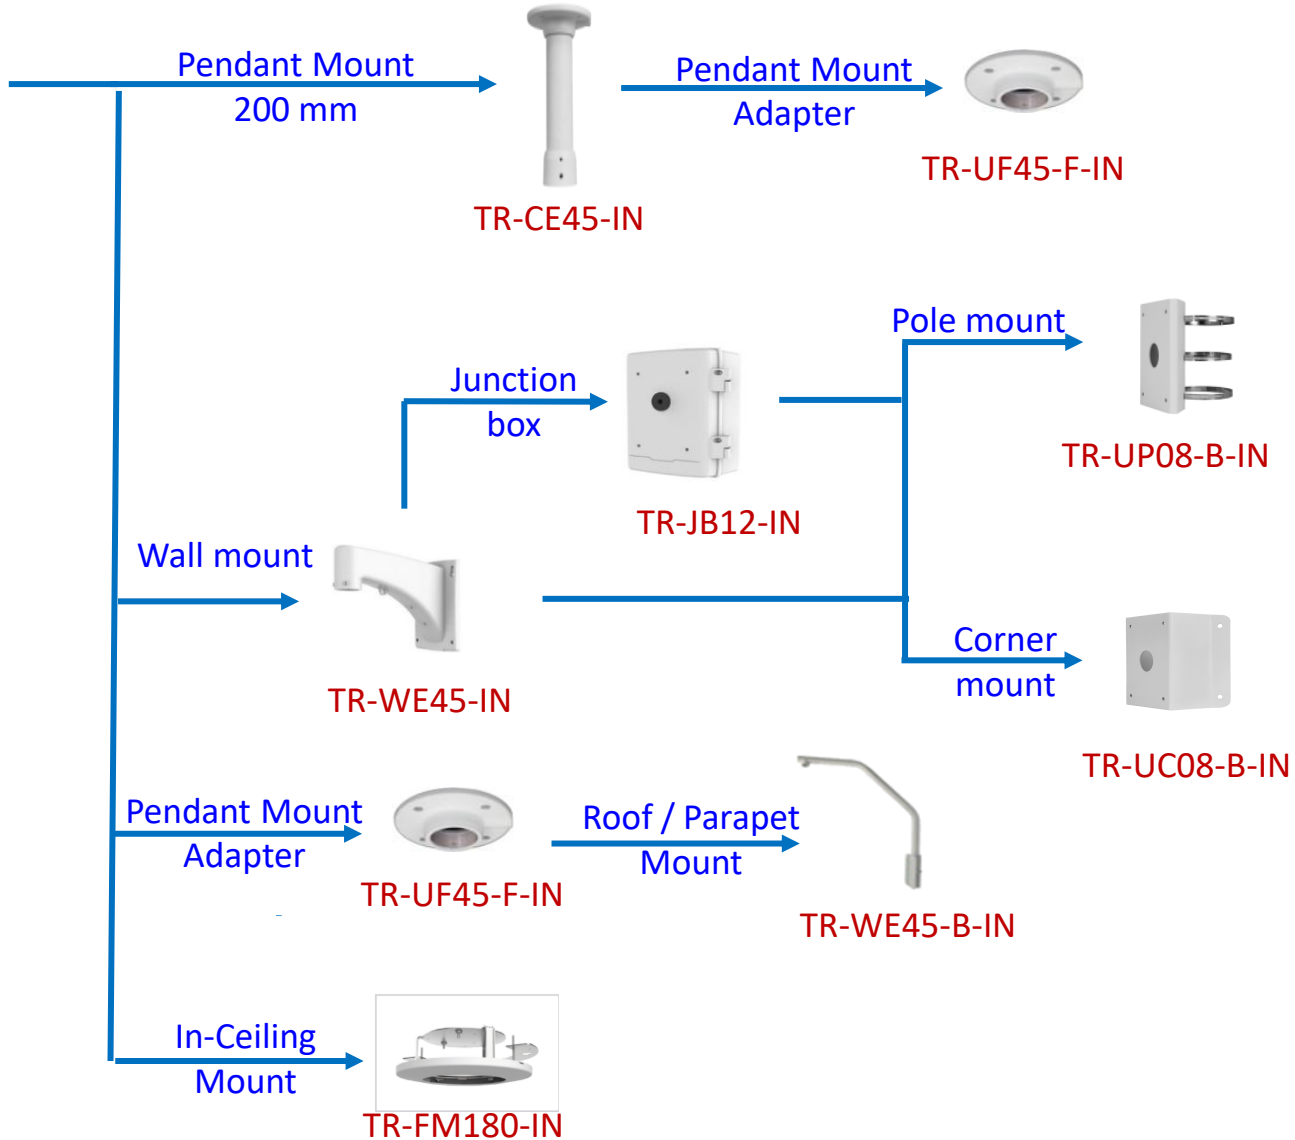

TR-JB08

TR-SE24-IN
200mm Extension

TR-SE24-A-IN
500mm Extension

TR-CM24-IN
200mm Pendant Mount

Pendent mount

Turret IP Dome Pendant Mounts

IPT4B212MX
 IPT4213MAIX
 IPT5213MX
 IPT4K212MX
 IPT428AIX
 IPT4M28X
 IPT5M28X
 IPT5EC28X
 IPTHT426X

Junction box

TR-JB03-H-IN

TR-SE24-IN
200mm Extension

IPT4K28AIX
 IPT4KE28X
 IPT440AIX
 IPT528AIX
 IPT5C28X
 IPT5180X
 IPT4K28TAIX
 IPT4K180X

TR-JB03-G-IN

TR-CM24-IN
200mm Pendant Mount

IPT4ES28X
 IPT4B28X
 IPT5ES28X
 IPT4WI28X
 IPT4KWI28X

TR-JB03-I-IN

TR-SE24-A-IN
500mm Extension

Pendent mount

uniview tec

PTZ IP Domes

IPCSD4K25X
IPCSD425X
(w/ wall mt)

Additional PTZ Accessories

- KB-1100 Keyboard
- RUPTZI-1 PoE Injector

uniview tec

PTZ IP Domes

IPCSD416X

PTZ IP Domes

Fisheye IP Domes

Fisheye IP Dome Pendant Mounts

IPFE5360X

Junction box