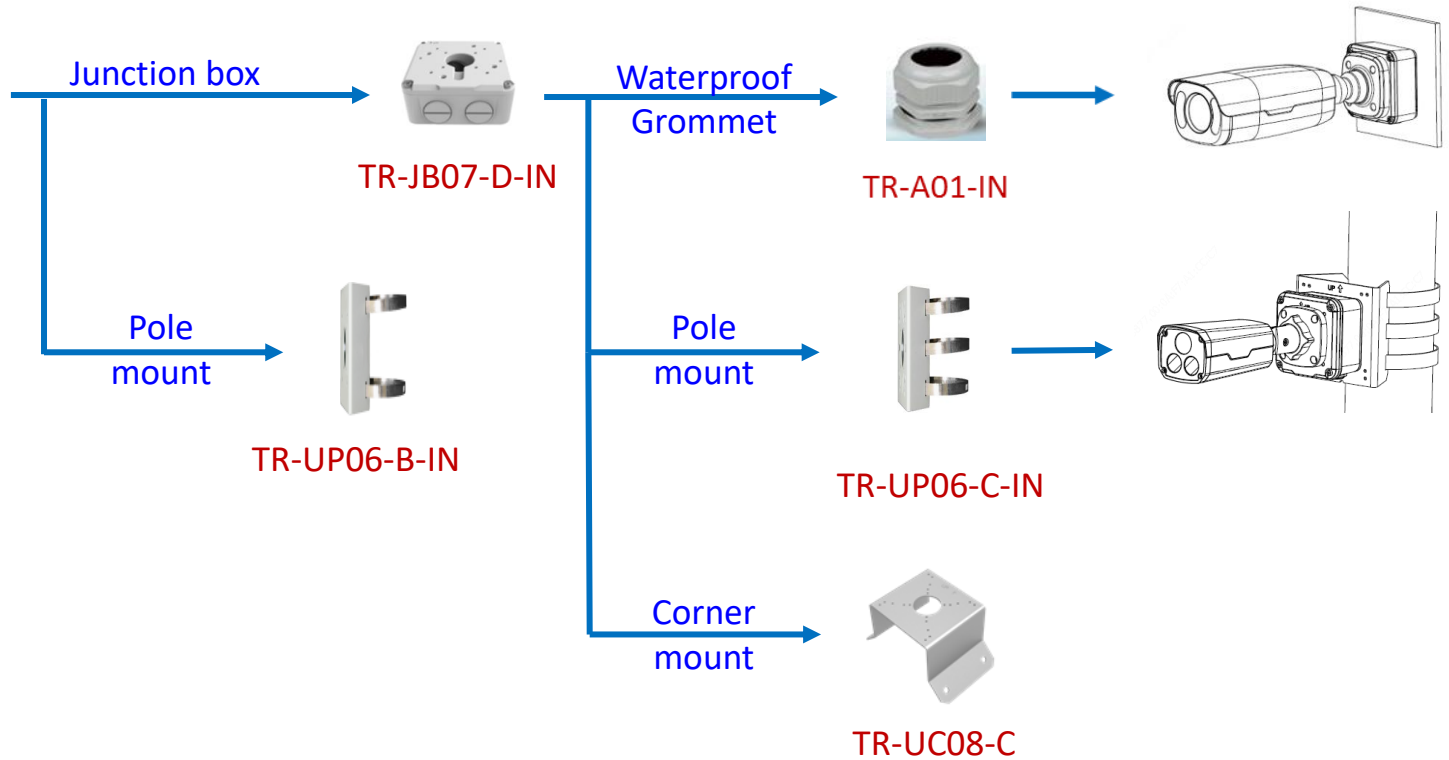

IP Bullets

IPB4213MAIX
IPB5213MX
IPB4K212MX
IPB46143MX
IPB5M28X