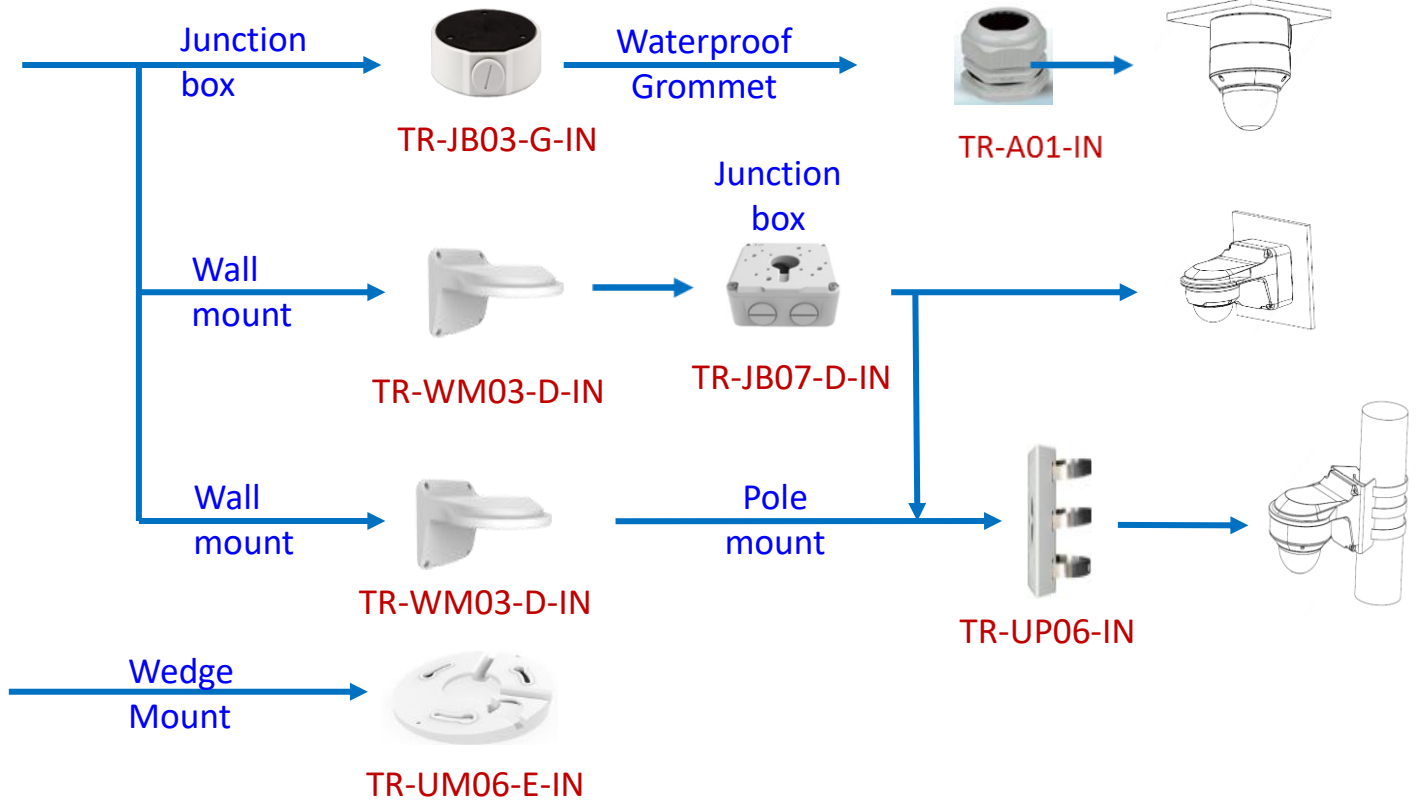

TR-WE45-B-IN

TR-WE45-A-IN

TR-CE45-IN

uniview tec

Turret IP Domes

Turret IP Domes

uniview tec

Turret IP Domes

- IPT4K28AIX
- IPT4KE28X
- IPT440AIX
- IPT5C28X
- IPT5180X
- IPT528AIX
- IPT4K28TAIX
- IPT4B28X
- IPT4K180X

- IPT5180X
- IPT4K28TAIX
- IPT4K180X

Vandal IP Dome Pendant Mounts

IPV4213MAIX
IPV5213MX
IPV4K212MX

+

Junction box

TR-JB04-C-IN

IPV4B212MX
IPV5E212MX

+

TR-JB03-H-IN

IPV428X
IPV4E40X
IPV5E28X
IPV528X
IPVLP428X
IPV428AIX
IPV4E28X
IPV4K28AIX
IPV4KE28X
IPV4B28X
IPV4M28X
IPV5M28X

+

TR-JB03-G-IN

TR-SE24-IN
200mm Extension

TR-SE24-A-IN
500mm Extension

TR-CM24-IN
200mm Pendant Mount

Pendent mount

Vandal IP Dome Pendant Mounts

+

Junction box