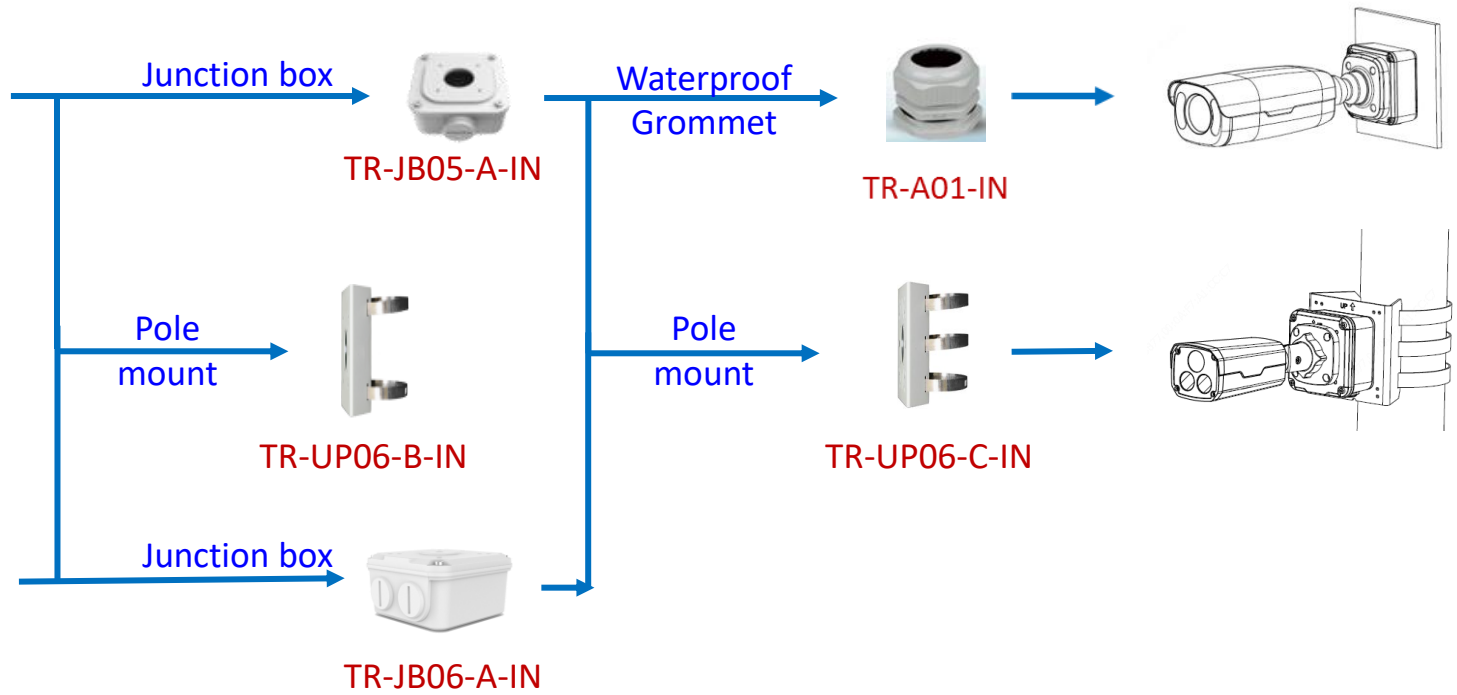

+

TR-JB03-H-IN

TR-SE24-IN
200mm Extension

IPFE12360X

+

TR-JB04-D-IN

TR-SE24-A-IN
500mm Extension

TR-CM24-IN
200mm Pendant Mount

Pendent mount

IP Bullets

IPB4213MAIX
IPB5213MX
IPB4K212MX
IPB46143MX
IPB5M28X

uniview tec

IP Bullets

IPB528X
IPB428AIX
IPB4B28X

IPTHB480X

uniview tec

IP Bullets

IPB4E28X
IPB4B212MX
IPB5E212MX
IPB4KES28X
IPB4K28AIX

IPB5180X
IPB4K180X

IP Bullets

IPLPRB2447MX

Pole Mount

TR-UP06-C-IN

uniview tec