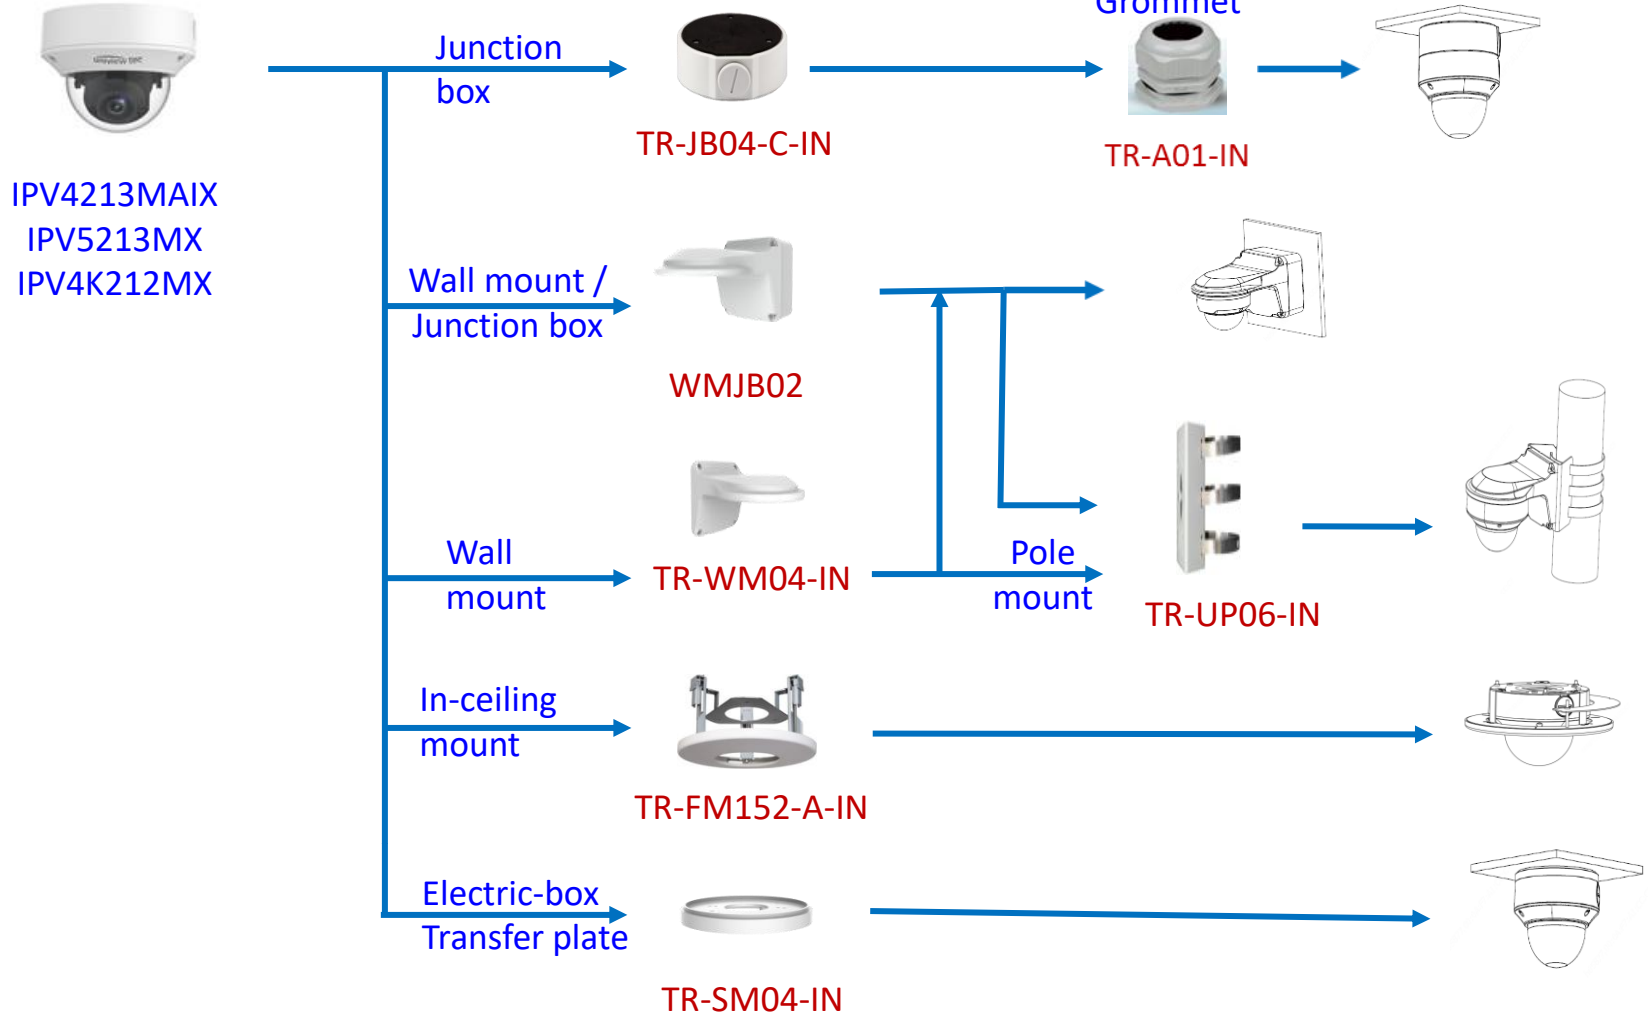

Camera Accessories Guide

1/20/2025

uniview tec

Vandal IP Domes

Vandal IP Domes

Vandal IP Domes

IPVLP428X

IPV4E28X

IPV4E40X

IPV528X

IPV5ES28X

IPV4B28X

IPV428AIX

IPV4K28AIX

IPV4KE28X

IPV4M28X

TR-JB03-G-IN

TR-SE24-IN
200mm Extension

TR-SE24-A-IN
500mm Extension

TR-CM24-IN
200mm Pendant Mount

Pendent mount

Vandal IP Dome Pendant Mounts

+

Junction box

TR-JB08

TR-SE24-IN
200mm Extension

TR-SE24-A-IN
500mm Extension

TR-CM24-IN
200mm Pendant Mount

Pendent mount

Turret IP Dome Pendant Mounts

IPT4B212MX
 IPT4213MAIX
 IPT5213MX
 IPT4K212MX
 IPT428AIX
 IPT4M28X
 IPT5M28X
 IPT5EC28X
 IPTHT426X