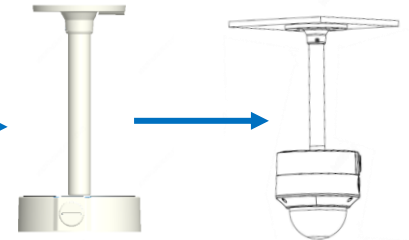

Vandal IP Dome Pendant Mounts

IPV4213MAIX
IPV5213MX
IPV4K212MX

+

Junction box

TR-JB04-C-IN

IPV4B212MX
IPV5E212MX

+

TR-JB03-H-IN

IPV428X
IPV4E40X
IPV5E28X
IPV528X
IPVLP428X
IPV428AIX
IPV4E28X
IPV4K28AIX
IPV4KE28X
IPV4B28X
IPV4M28X
IPV5M28X

+

TR-JB03-G-IN

TR-SE24-IN
200mm Extension

TR-SE24-A-IN
500mm Extension

TR-CM24-IN
200mm Pendant Mount

Pendent mount