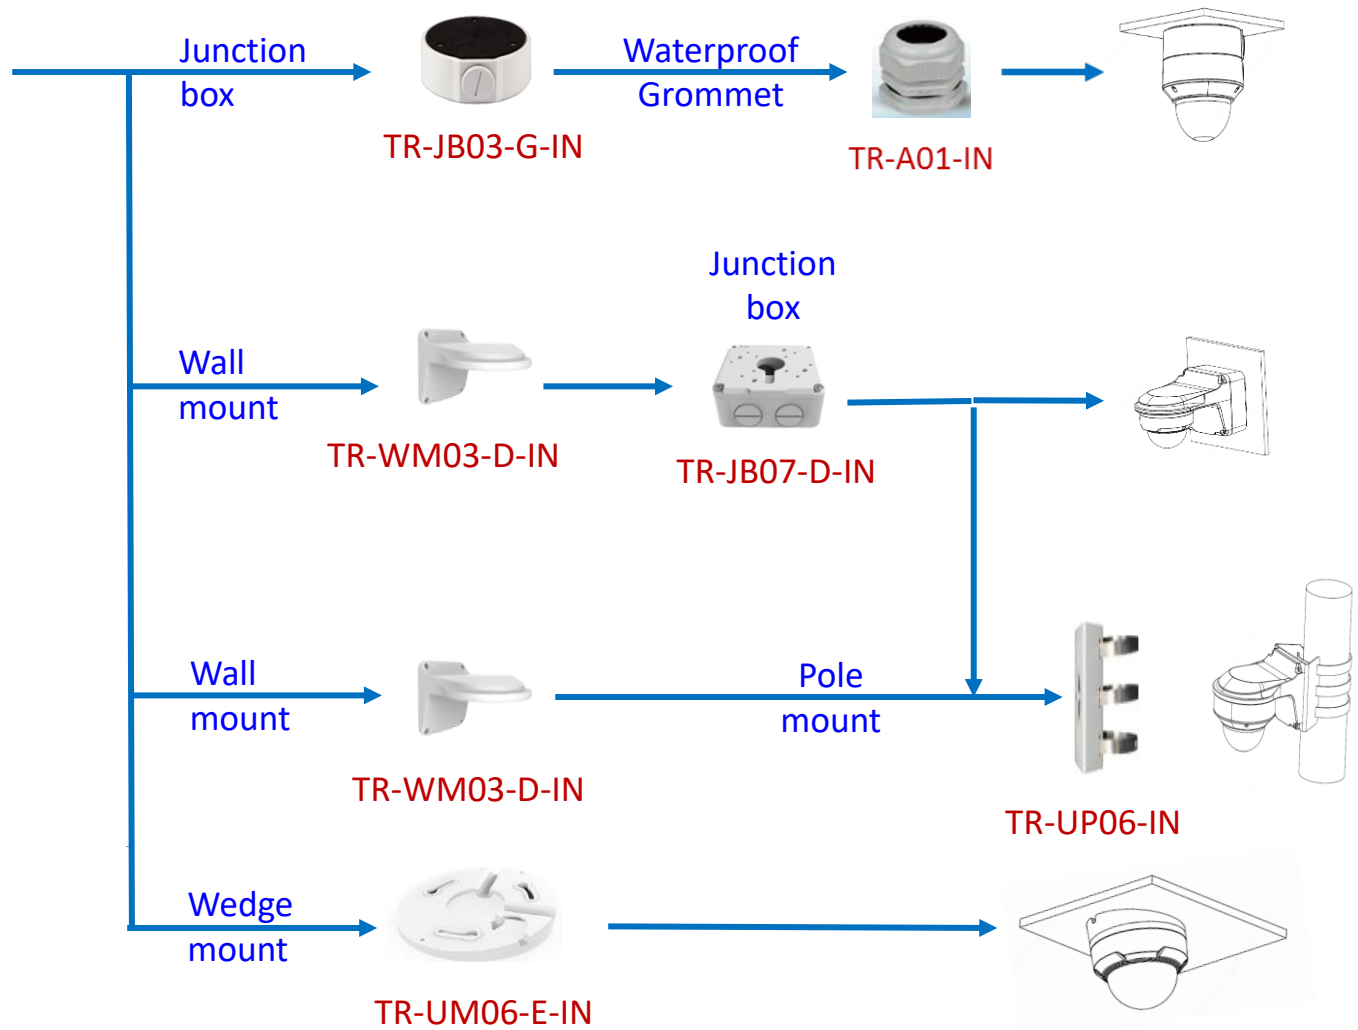

IPV4E40X

IPV528X

IPV5ES28X

IPV4B28X

IPV428AIX

IPV4K28AIX

IPV4KE28X

IPV4M28X

IPV5M28X

Vandal IP Domes

IPV4E28BX

TR-JB03-G-IN-Black

IPV4428X

TR-JB08

IPV54213MX

TR-UF45-K-IN

TR-JB03-G-IN

TR-SE24-IN
200mm Extension

TR-SE24-A-IN
500mm Extension

TR-CM24-IN
200mm Pendant Mount

Pendent mount

Vandal IP Dome Pendant Mounts

+

Junction box