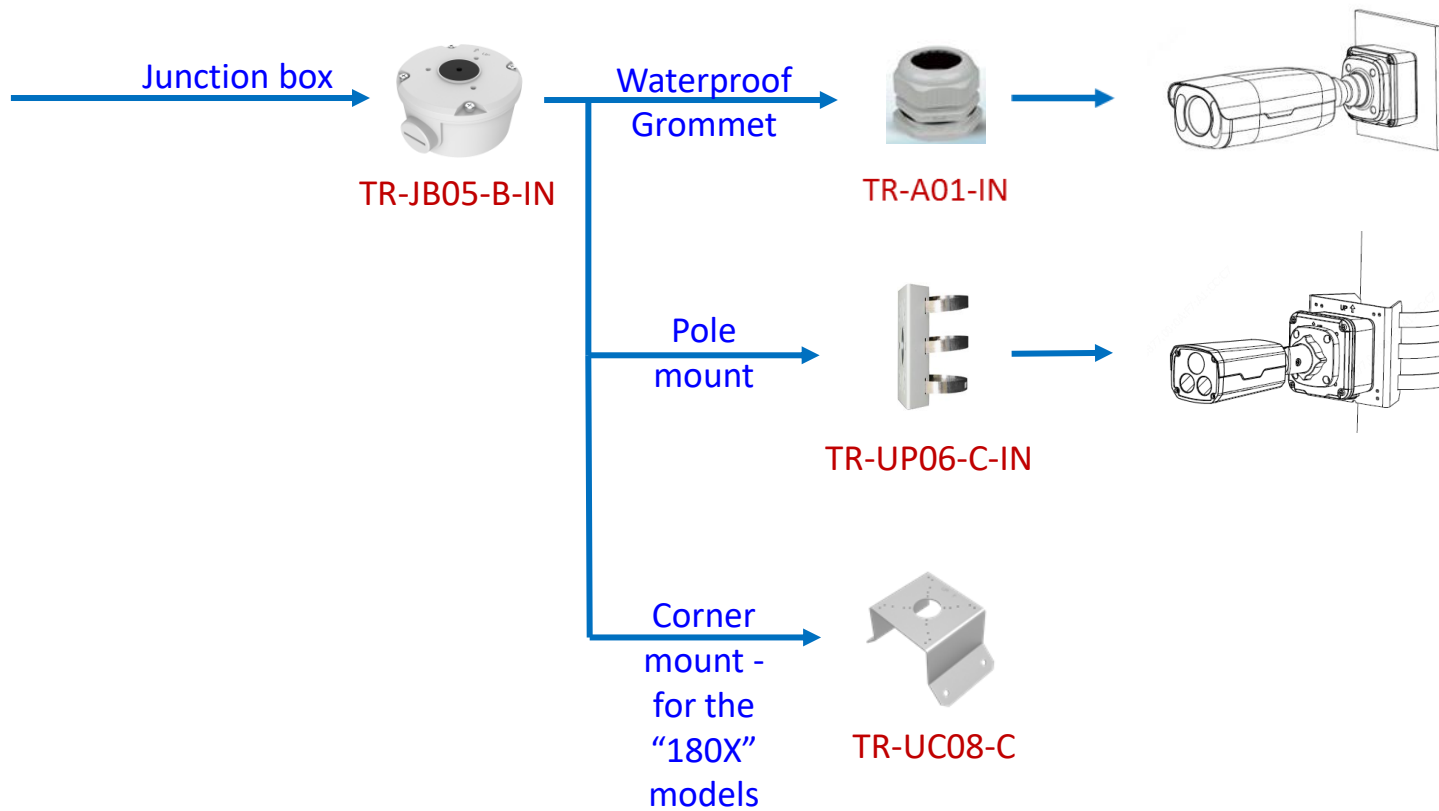

Pendent mount

IP Bullets

IPB4213MAIX
IPB5213MX
IPB4K212MX
IPB46143MX
IPB5M28X

uniview tec

IP Bullets

IPB528X
IPB428AIX
IPB4B28X

IPTHB480X

uniview tec

IP Bullets

IPB4E28X
IPB4B212MX
IPB5E212MX
IPB4KES28X
IPB4K28AIX

IPB5180X
IPB4K180X

IP Bullets

IPLPRB2447MX

Pole Mount

TR-UP06-C-IN

uniview tec