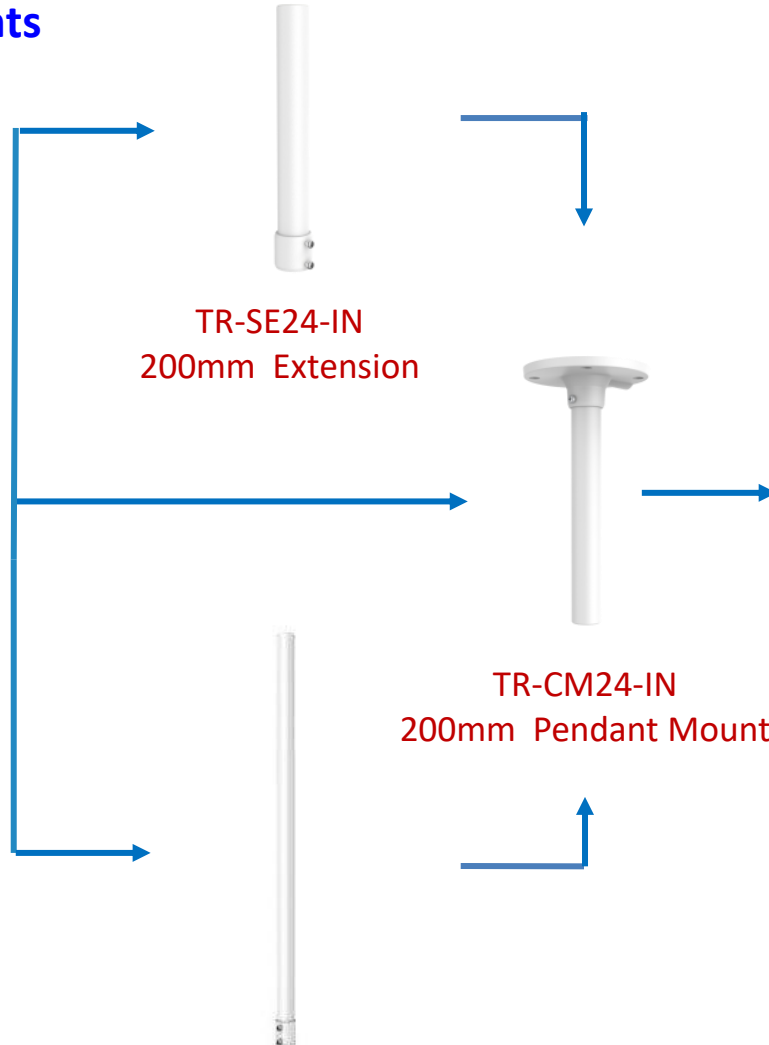

+

Junction box

TR-JB04-C-IN

IPV4B212MX
IPV5E212MX

+

TR-JB03-H-IN

IPV428X
IPV4E40X
IPV5E28X
IPV528X
IPVLP428X
IPV428AIX
IPV4E28X
IPV4K28AIX
IPV4KE28X
IPV4B28X
IPV4M28X
IPV5M28X

+

TR-JB03-G-IN

TR-SE24-IN
200mm Extension

TR-SE24-A-IN
500mm Extension

TR-CM24-IN
200mm Pendant Mount

Pendent mount

Vandal IP Dome Pendant Mounts

+

Junction box

TR-JB08

TR-SE24-IN
200mm Extension

TR-SE24-A-IN
500mm Extension

TR-CM24-IN
200mm Pendant Mount

Pendent mount

Turret IP Dome Pendant Mounts

IPT4B212MX
 IPT4213MAIX
 IPT5213MX
 IPT4K212MX
 IPT428AIX
 IPT4M28X
 IPT5M28X
 IPT5EC28X
 IPTHT426X

Junction box

TR-JB03-H-IN

TR-SE24-IN
200mm Extension

IPT4K28AIX
 IPT4KE28X
 IPT440AIX
 IPT528AIX
 IPT5C28X
 IPT5180X
 IPT4K28TAIX
 IPT4K180X

TR-JB03-G-IN

TR-CM24-IN
200mm Pendant Mount

IPT4ES28X
 IPT4B28X
 IPT5ES28X
 IPT4WI28X
 IPT4KWI28X