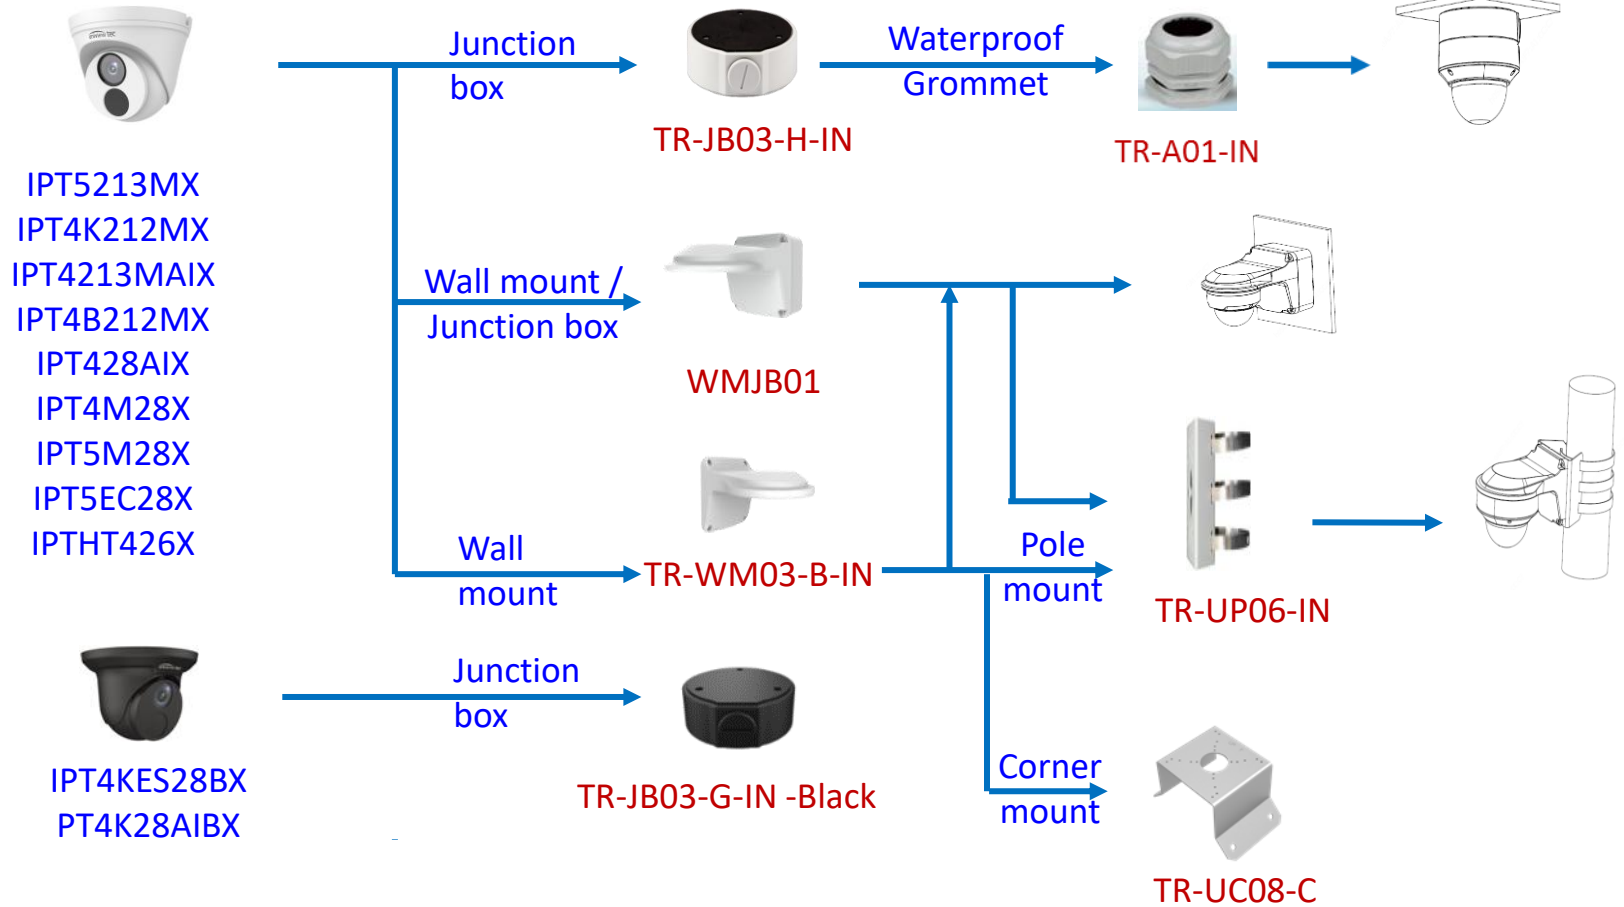

TR-WE45-B-IN

TR-WE45-A-IN

TR-CE45-IN

uniview tec

Turret IP Domes

Turret IP Domes

uniview tec

Turret IP Domes

- IPT4K28AIX
- IPT4KE28X
- IPT440AIX
- IPT5C28X
- IPT5180X
- IPT528AIX
- IPT4K28TAIX
- IPT4B28X
- IPT4K180X

- IPT5180X
- IPT4K28TAIX
- IPT4K180X

Vandal IP Dome Pendant Mounts

IPV4213MAIX
IPV5213MX
IPV4K212MX

+

Junction box

TR-JB04-C-IN

IPV4B212MX
IPV5E212MX

+

TR-JB03-H-IN

IPV428X
IPV4E40X
IPV5E28X
IPV528X
IPVLP428X
IPV428AIX
IPV4E28X
IPV4K28AIX
IPV4KE28X
IPV4B28X
IPV4M28X
IPV5M28X

+

TR-JB03-G-IN

TR-SE24-IN
200mm Extension

TR-SE24-A-IN
500mm Extension

TR-CM24-IN
200mm Pendant Mount

Pendent mount

Vandal IP Dome Pendant Mounts

+

Junction box