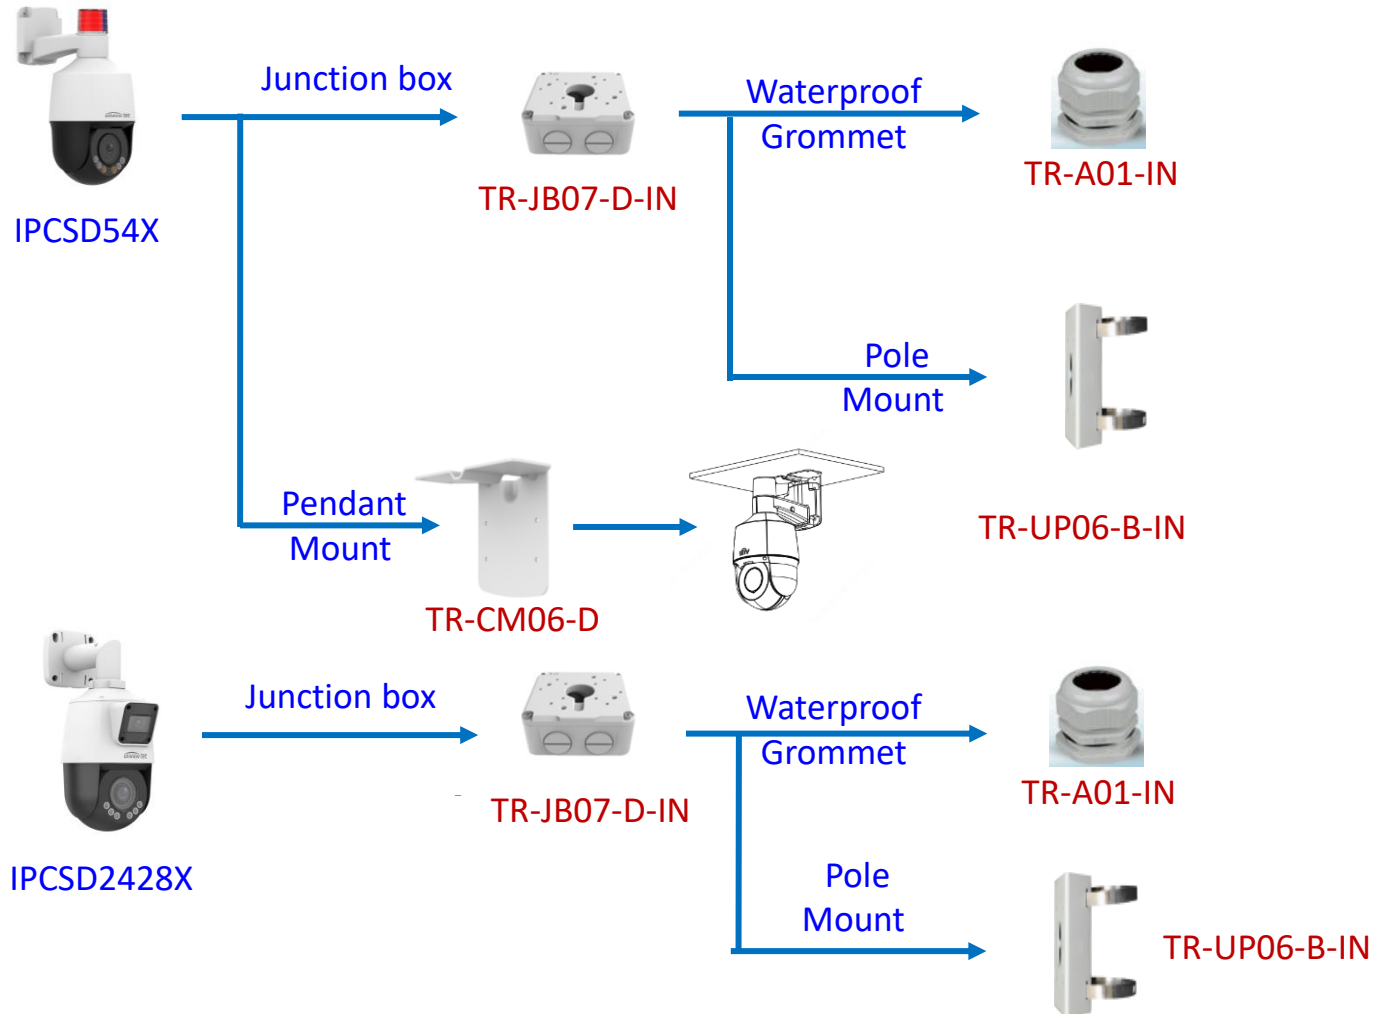

uniview tec

PTZ IP Domes

IPCSD416X

PTZ IP Domes

Fisheye IP Domes

Fisheye IP Dome Pendant Mounts

IPFE5360X

Junction box