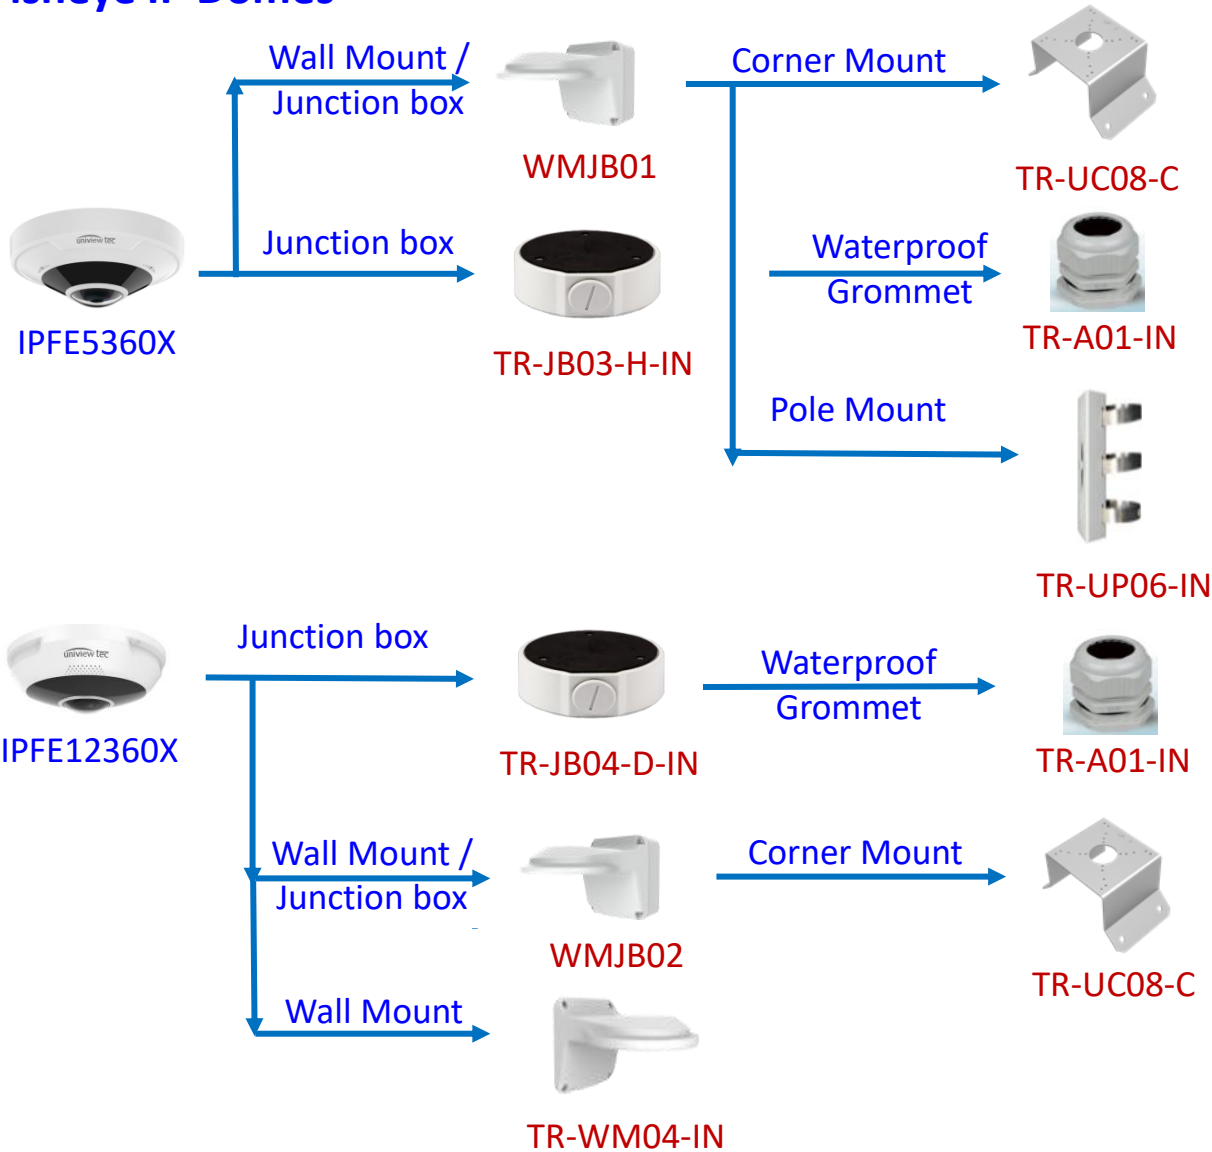

TR-JB03-I-IN

TR-SE24-A-IN
500mm Extension

Pendent mount

uniview tec

PTZ IP Domes

IPCSD4K25X
IPCSD425X
(w/ wall mt)

Additional PTZ Accessories

- KB-1100 Keyboard
- RUPTZI-1 PoE Injector

uniview tec

PTZ IP Domes

IPCSD416X

PTZ IP Domes

Fisheye IP Domes

Fisheye IP Dome Pendant Mounts

IPFE5360X

Junction box

+

TR-JB03-H-IN

TR-SE24-IN
200mm Extension

IPFE12360X

+

TR-JB04-D-IN

TR-SE24-A-IN
500mm Extension

TR-CM24-IN
200mm Pendant Mount

Pendent mount

IP Bullets

IPB4213MAIX
IPB5213MX
IPB4K212MX
IPB46143MX
IPB5M28X

uniview tec

IP Bullets

IPB528X
IPB428AIX
IPB4B28X

IPTHB480X

uniview tec