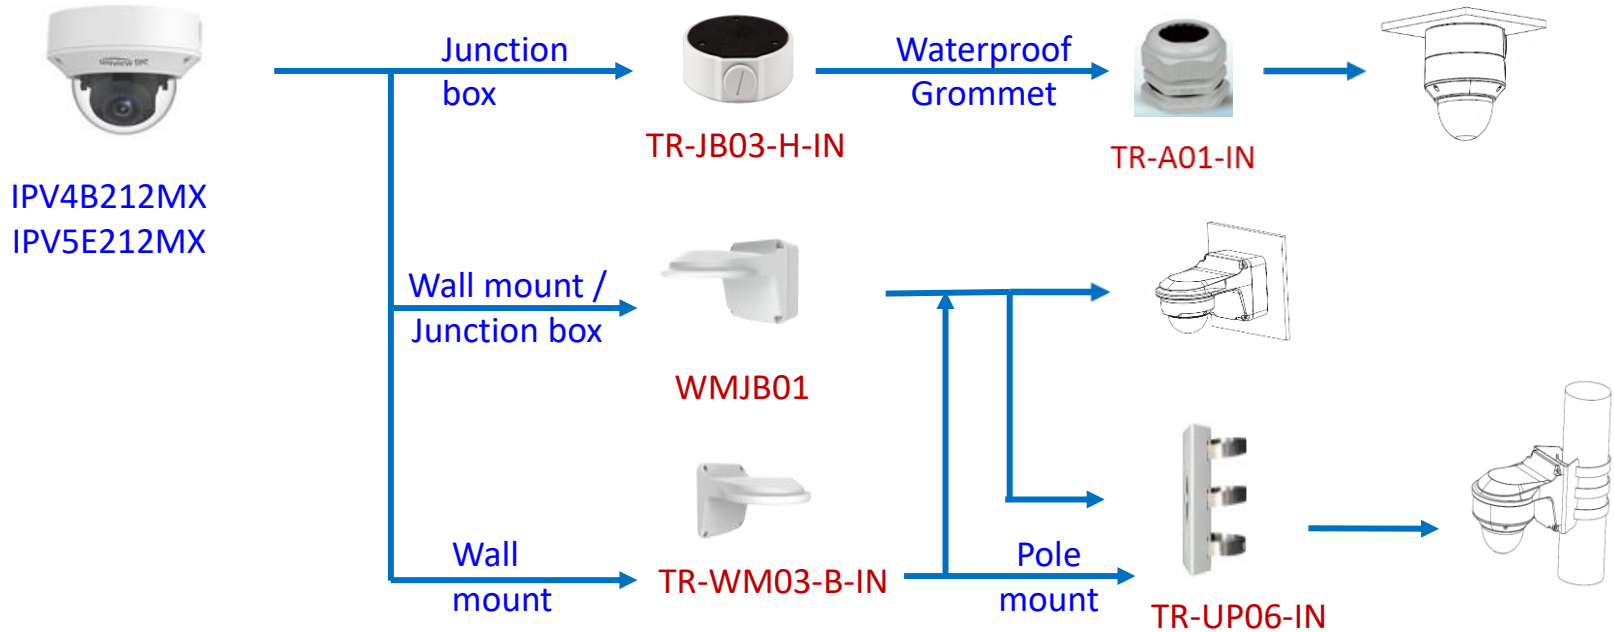

Vandal IP Domes