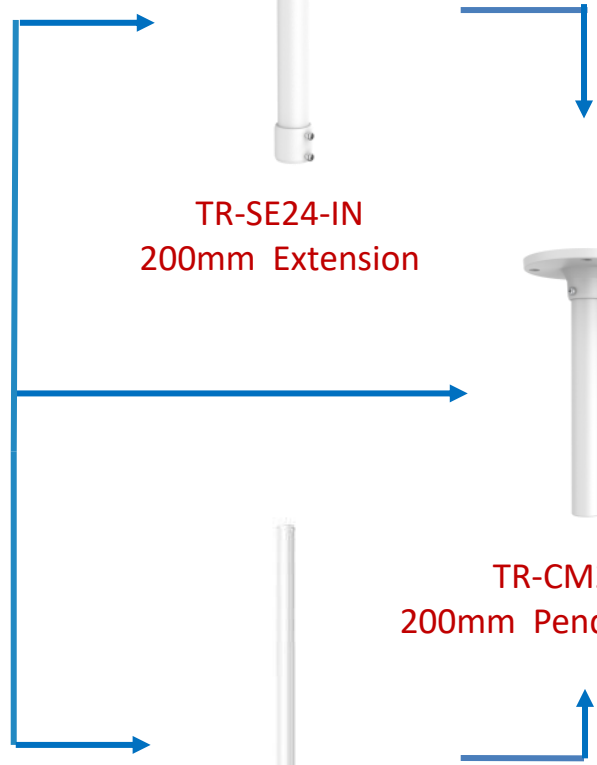

TR-CM24-IN
200mm Pendant Mount

IPT4ES28X
IPT4B28X
IPT5ES28X
IPT4WI28X
IPT4KWI28X

TR-JB03-I-IN

TR-SE24-A-IN
500mm Extension

Pendent mount