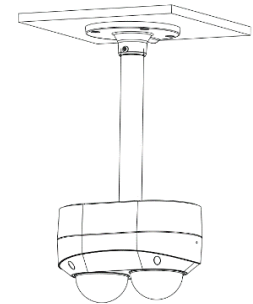

TR-JB08

TR-SE24-IN
200mm Extension

TR-SE24-A-IN
500mm Extension

TR-CM24-IN
200mm Pendant Mount

Pendent mount

Turret IP Dome Pendant Mounts

IPT4B212MX
 IPT4213MAIX
 IPT5213MX
 IPT4K212MX
 IPT428AIX
 IPT4M28X
 IPT5M28X
 IPT5EC28X
 IPTHT426X

Junction box

TR-JB03-H-IN

TR-SE24-IN
200mm Extension

IPT4K28AIX
 IPT4KE28X
 IPT440AIX
 IPT528AIX
 IPT5C28X
 IPT5180X
 IPT4K28TAIX
 IPT4K180X

TR-JB03-G-IN

TR-CM24-IN
200mm Pendant Mount

IPT4ES28X
 IPT4B28X
 IPT5ES28X
 IPT4WI28X
 IPT4KWI28X