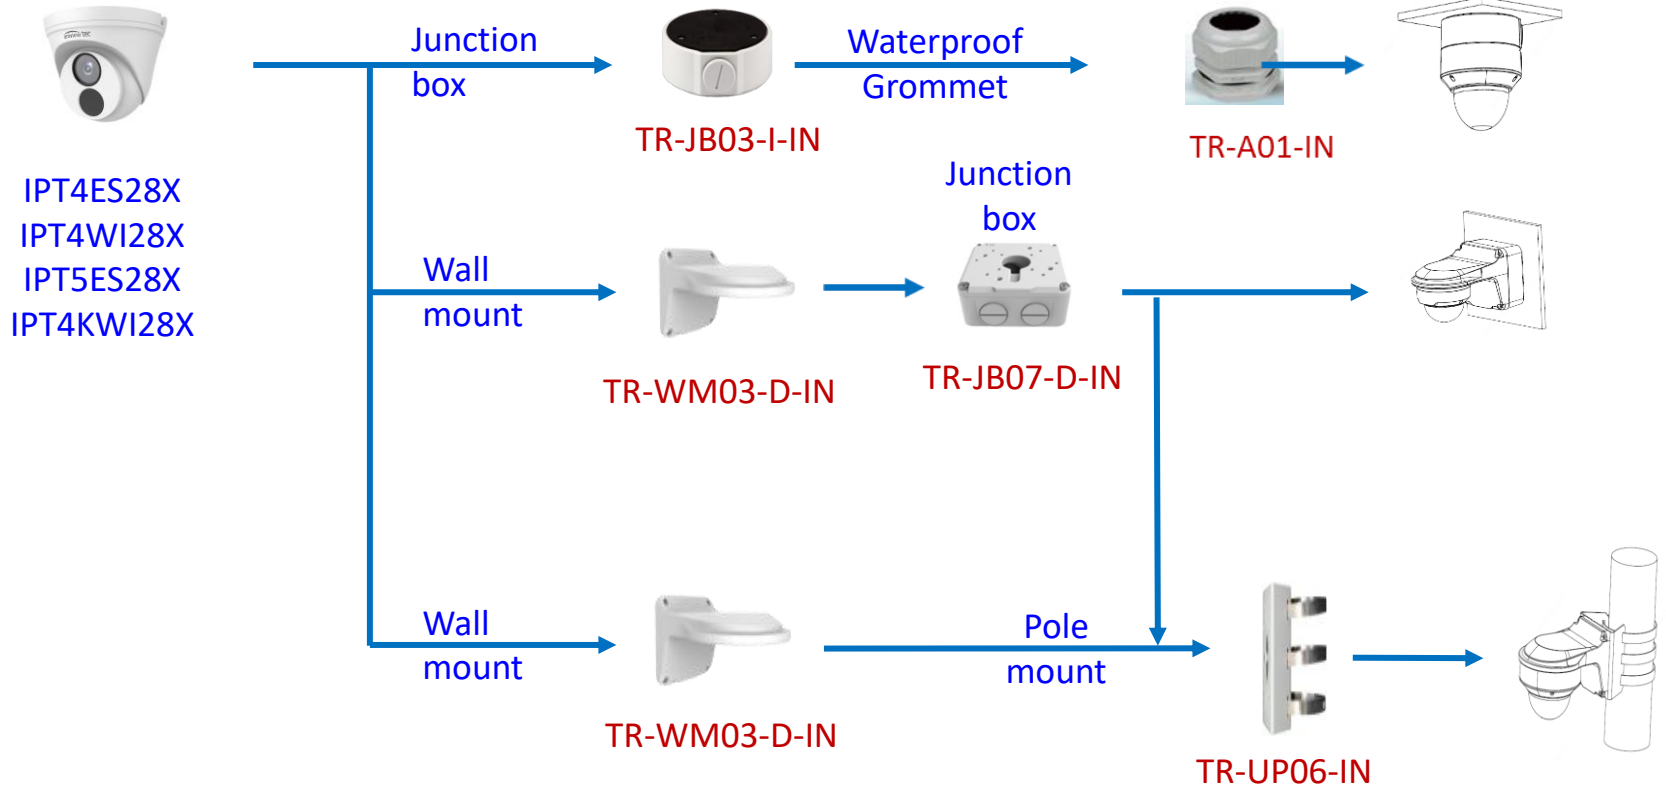

TR-WE45-B-IN

TR-WE45-A-IN

TR-CE45-IN

uniview tec

Turret IP Domes

Turret IP Domes

uniview tec

Turret IP Domes

- IPT4K28AIX
- IPT4KE28X
- IPT440AIX
- IPT5C28X
- IPT5180X
- IPT528AIX
- IPT4K28TAIX
- IPT4B28X
- IPT4K180X

- IPT5180X
- IPT4K28TAIX
- IPT4K180X

Vandal IP Dome Pendant Mounts

IPV4213MAIX
IPV5213MX
IPV4K212MX

+

Junction box

TR-JB04-C-IN

IPV4B212MX
IPV5E212MX

+

TR-JB03-H-IN

IPV428X
IPV4E40X
IPV5E28X
IPV528X
IPVLP428X
IPV428AIX
IPV4E28X
IPV4K28AIX
IPV4KE28X
IPV4B28X
IPV4M28X
IPV5M28X

+

TR-JB03-G-IN

TR-SE24-IN
200mm Extension

TR-SE24-A-IN
500mm Extension

TR-CM24-IN
200mm Pendant Mount

Pendent mount

Vandal IP Dome Pendant Mounts

+

Junction box