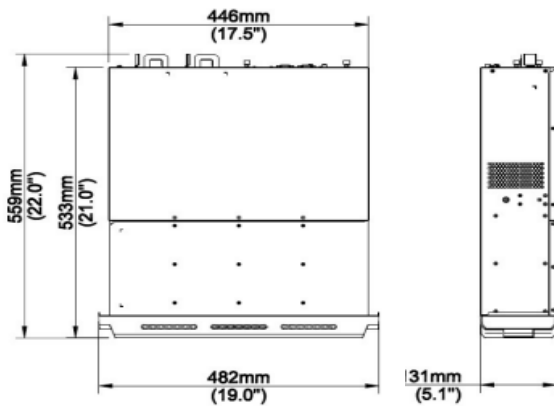

NR6416X 64ch NVR

Network Recorders

Height	3U
Dimensions	482mm × 533mm × 131mm (19.0"×21.0"×5.1")
Certification	Description
Certification	CE, FCC, UL, RoHS, WEEE
CE	EN 55032,EN 61000-3-3,EN IEC 61000-3-2,EN 55035

Dimensions