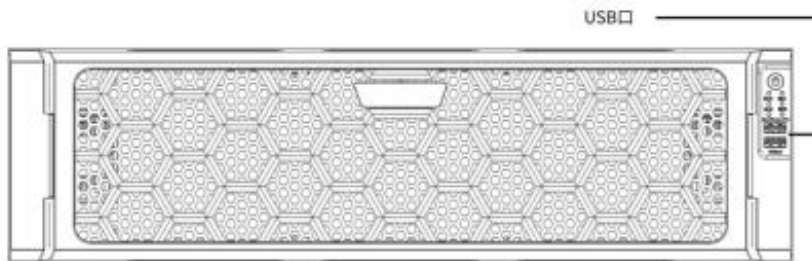

Front and Rear Panel

Models

- NR6416X-60T NR6416X-80T
- NR6416X-100T NR6416X-120T
- NR6416X-140T NR6416X-160T