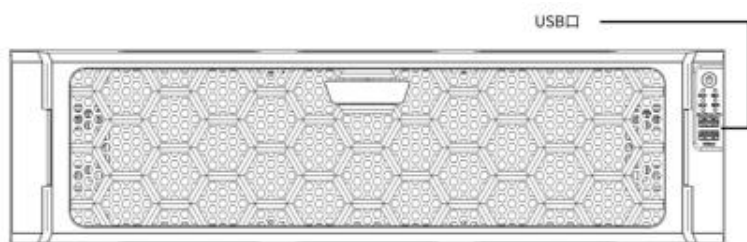

Front and Rear Panel

Models

- NR12816X-60T
- NR12816X-80T
- NR12816X-100T
- NR12816X-120T
- NR12816X-140T
- NR12816X-160T