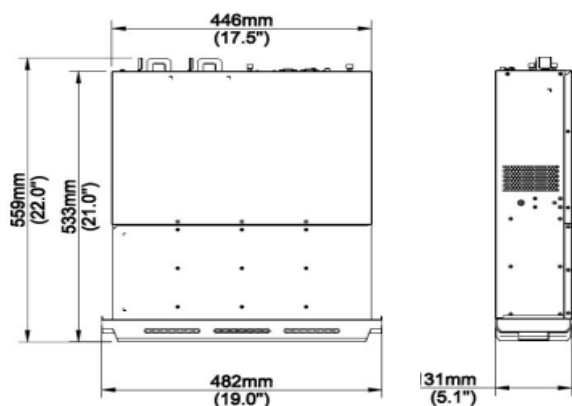

NR12816X 128ch NVR

Network Recorders

Height	3U
Dimensions	482mm × 533mm × 131mm (19.0"×21.0"×5.1")
Certification	Description
Certification	CE, FCC, UL, RoHS, WEEE
CE	EN 55032,EN 61000-3-3,EN IEC 61000-3-2,EN 55035

Dimensions