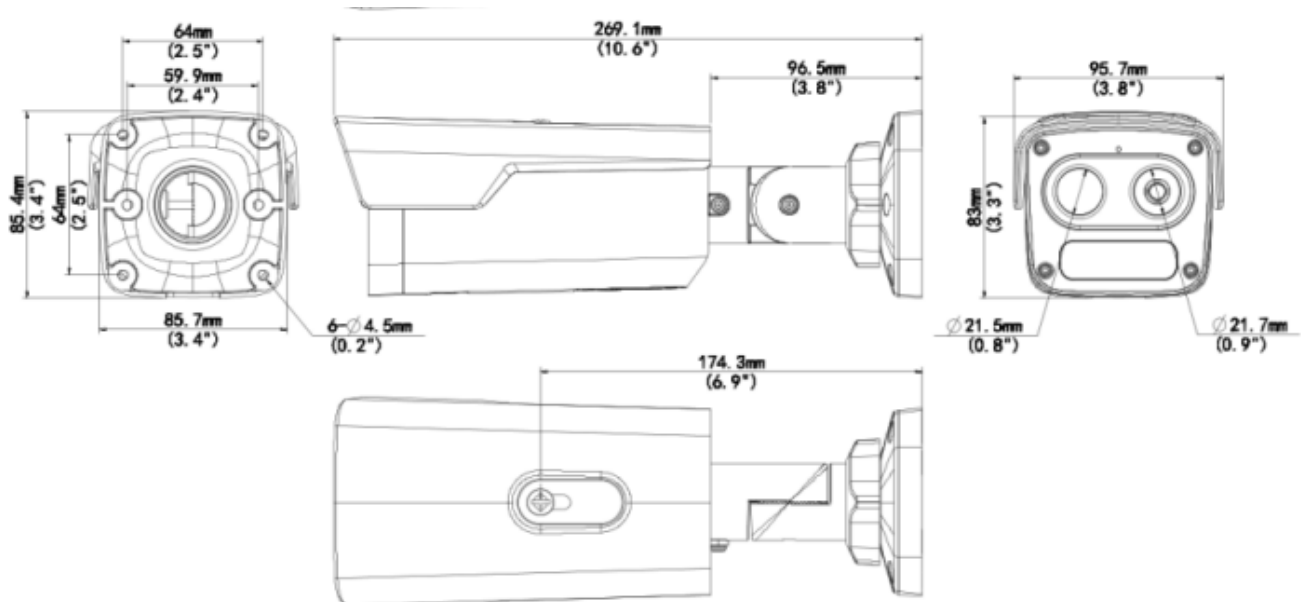

Video Output	Supported, Thermal Module: BNC
Certification	Description
EMC	CE-EMC (EN 55032: 2015+A1:2020, EN 61000-3-3: 2013+A1: 2019, EN IEC 61000-3-2: 2019+A1: 2021, EN 50130-4:2011+A1:2014) FCC (FCC CFR 47 part15 B, ANSI C63.4-2014)
Safety	CE LVD (EN IEC 62368-1:2020+A11:2020) UL (UL 62368-1, 2nd Ed., Issue Date: 2014-12-01)
Environment	CE-RoHS (2011/65/EU;(EU)2015/863); WEEE (2012/19/EU); Reach (Regulation (EC) No 1907/2006)
Protection	IP67 (IEC 60529:1989+AMD1:1999+AMD2:2013) IK10 (IEC 62262:2002)
General	Description
Power	DC 12V±25%, PoE (IEEE 802.3af); Power consumption: Max 12W
Power Interface	Ø 5.5mm coaxial power plug
Dimensions	269.1×95.7×83mm (10.6"×3.75"×3.25")
Weight	0.95kg (2.1lb)
Environment	-40 °C ~ 70 °C (-40 °F ~ 158 °F), Humidity: ≤95% RH (non-condensing)
Surge Protection	6KV

Dimensions

Accessories

See Camera Accessories Guide