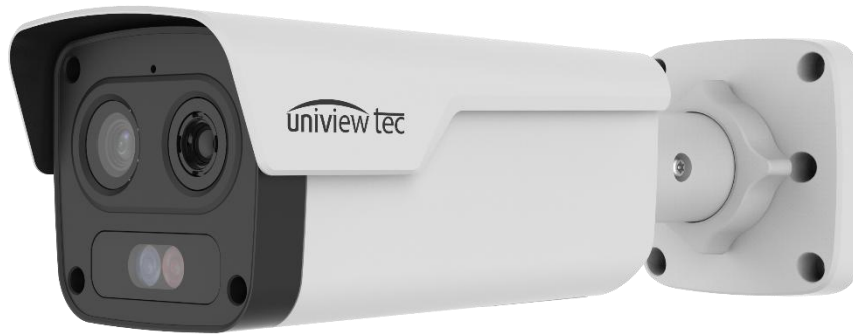

4MP, Thermal/Optical, WDR, IR, BULLET

Fixed Lens Bullet

IPTHB480X

- > Fully Adheres to National Defense Authorization Act (NDAA) Guidelines
- > Illumination technology ensures ultra-high color image up to 0.003 Lux (F1.6)
- > 4MP (2688 x 1520) Optical Resolution and 960P (1280 x 960) Thermal Resolution
- > Super-Efficient H.265 Video Compression for Drastically Reduced Bandwidth and Storage Requirements
- > Smart IR LED Lights for Nighttime Operation up to 164 Feet, w/ Red & Blue Warning Lights
- > ONVIF Profile S Compliant
- > TRUE Day/Night and WDR functionality for all Lighting Conditions
- > Triple Streams, Digital Defog, Smart IR and 3D DNR
- > Intelligent, smart intrusion prevention technology for significantly reduced false alarms when focusing on humans and motor vehicles
- > PoE & 12VDC Power Options and Optional Mounts Available
- > Built-in Micro-SD Card Slot enables local storage up to 512GB
- > 3-Way Axis, Built in Mic and Speaker, IP67 Weather Resistant
- > Supported by Uniview tec Guard Station Software as well as Guard Live and Guard Viewer Mobile App's for iPhone and Android Devices