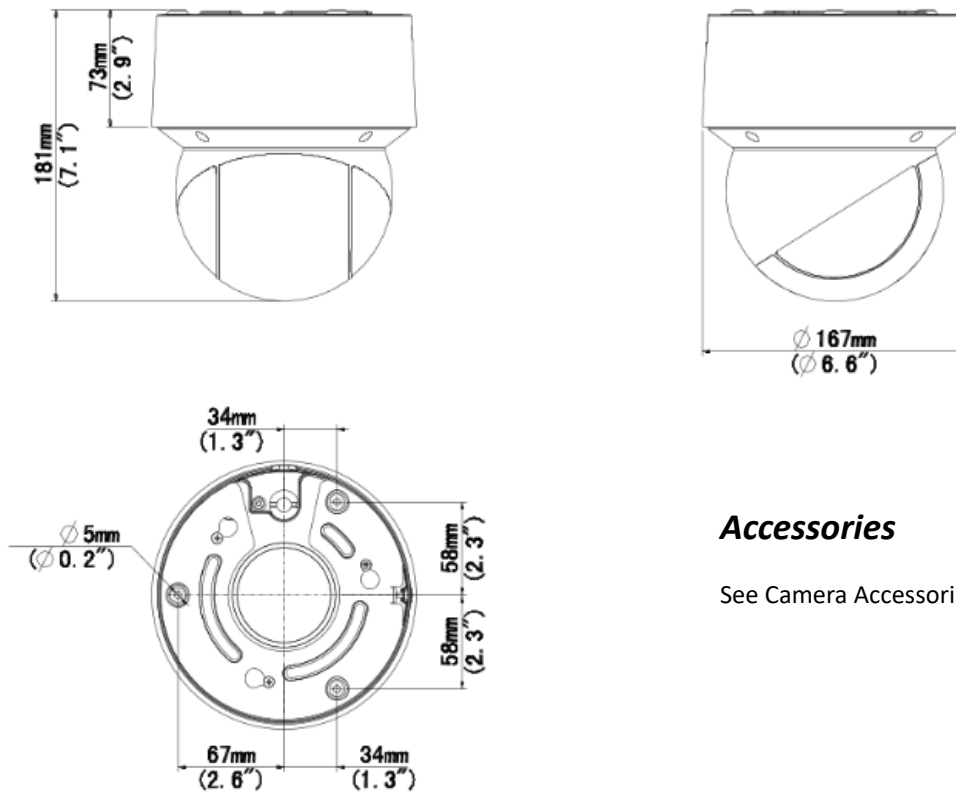

www.univiewtechnology.com

UVT70451024-00

Specifications

Camera					
Sensor	1/2.9" 4MP, CMOS				
Minimum illumination	Color: 0.005 lux (F1.78, AGC ON); 0 lux with IR on				
True Day / Night	IR-cut filter with auto switch (ICR)				
Shutter	Auto / Manual, 1 ~ 1/100000s				
WDR	120dB				
S/N	>56dB				
Lens					
Lens	5.5 ~ 88mm				
Optical / Digital Zoom	16x				
Iris	F1.78-F3.73				
Field of View (H)	50.85°~3.47°				
Field of View (V)	29.94°~1.95°				
Field of View (D)	62.55°~4.09°				
DORI					
DORI Distance	Lens (mm)	Detect (m)	Observe (m)	Recognize (m)	Identify (m)
	5.5	127.6m (418.6 ft)	51.1m (167.4 ft)	25.5m (83.7 ft)	12.8 (41.9 ft)
	88	2048m (6720.5 ft)	819.4m (2688.2 ft)	409.7m (1344.1 ft)	204.8 (672 ft)
Illuminator					
IR Range	Up to 100m (328ft) IR range				
Wavelength	850nm				
IR On/Off Control	Auto/Manual				
Video					
Video Compression	H.265, H.264, MJPEG				
Frame Rate	Main: 4MP (2688 x 1520), Max 30fps Sub: 720P (1280 x 720), Max 30fps				
Video Bit Rate	128 Kbps~16 Mbps				
U-code / ROI	Support				
OSD	Up to 4 OSDs				
Privacy Mask	24 areas, up to 4 areas per scene				
Video Stream	Dual streams				
Image					
White Balance	Auto / Outdoor / Fine Tune / Sodium Lamp / Locked / Auto2				
Digital Noise Reduction	2D / 3D DNR				
Smart IR	Support				
Flip	Normal / Vertical / Horizontal / 180°				

Interface	
Audio I/O	1 / 1
Alarm I/O	2 / 1
Serial Port	1 x RS485
Network	1 x RJ45 10M/100M Base-TX Ethernet
General	
Power	DC 12V ($\pm 10\%$, 3A), PoE+ (IEEE 802.3at); Power consumption: Max 23W
Power Interface	\varnothing 5.5mm coaxial power plug
Dimensions ($\varnothing \times H$)	$\varnothing 167 \times 181\text{mm}$ ($\varnothing 6.6'' \times 7.1''$)
Weight	2.3Kg (5.07lb)
Environment	$-40^{\circ}\text{C} \sim 70^{\circ}\text{C}$ ($-40^{\circ}\text{F} \sim 158^{\circ}\text{F}$), Humidity: $\leq 95\%$ RH (non-condensing)
Surge Protection	6KV
Conformity Certifications	IP66, IK10, CE, FCC

Dimensions

Accessories

See Camera Accessories Guide