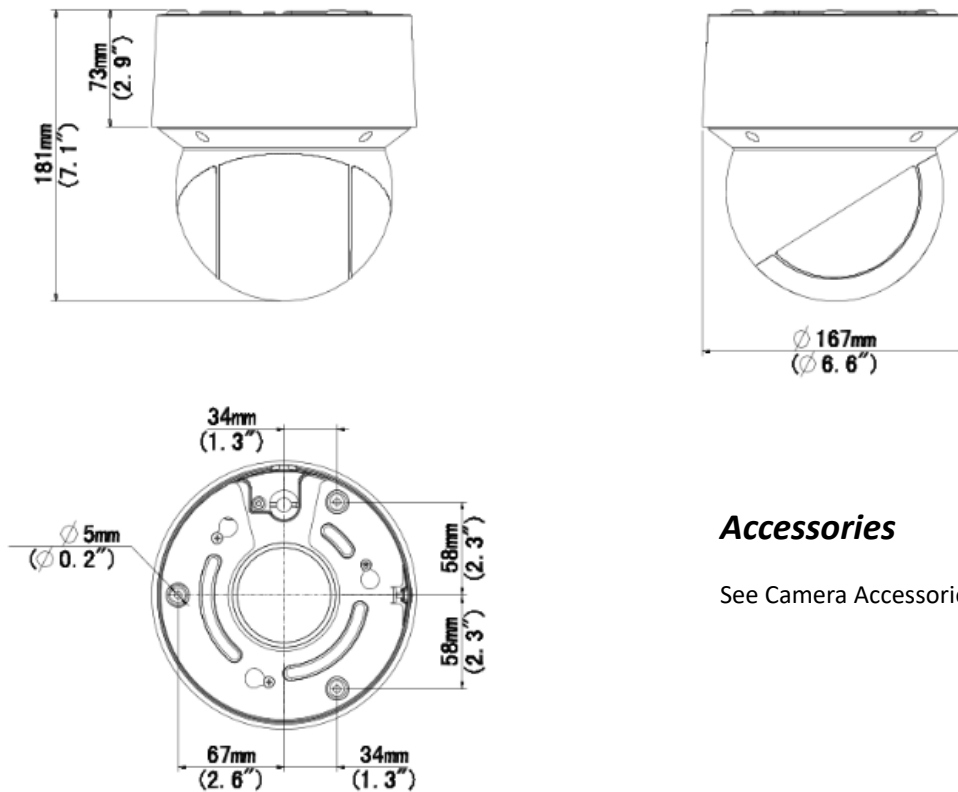

www.univiewtechnology.com

UVT70451024-00

Specifications

Camera					
Sensor	1/2.9" 4MP, CMOS				
Minimum illumination	Color: 0.005 lux (F1.78, AGC ON); 0 lux with IR on				
True Day / Night	IR-cut filter with auto switch (ICR)				
Shutter	Auto / Manual, 1 ~ 1/100000s				
WDR	120dB				
S/N	>56dB				
Lens					
Lens	5.5 ~ 88mm				
Optical / Digital Zoom	16x				
Iris	F1.78-F3.73				
Field of View (H)	50.85°~3.47°				
Field of View (V)	29.94°~1.95°				
Field of View (D)	62.55°~4.09°				
DORI					
DORI Distance	Lens (mm)	Detect (m)	Observe (m)	Recognize (m)	Identify (m)
	5.5	127.6m (418.6 ft)	51.1m (167.4 ft)	25.5m (83.7 ft)	12.8 (41.9 ft)
	88	2048m (6720.5 ft)	819.4m (2688.2 ft)	409.7m (1344.1 ft)	204.8 (672 ft)
Illuminator					
IR Range	Up to 100m (328ft) IR range				
Wavelength	850nm				
IR On/Off Control	Auto/Manual				
Video					
Video Compression	H.265, H.264, MJPEG				
Frame Rate	Main: 4MP (2688 x 1520), Max 30fps Sub: 720P (1280 x 720), Max 30fps				
Video Bit Rate	128 Kbps~16 Mbps				
U-code / ROI	Support				
OSD	Up to 4 OSDs				
Privacy Mask	24 areas, up to 4 areas per scene				
Video Stream	Dual streams				
Image					
White Balance	Auto / Outdoor / Fine Tune / Sodium Lamp / Locked / Auto2				
Digital Noise Reduction	2D / 3D DNR				
Smart IR	Support				
Flip	Normal / Vertical / Horizontal / 180°				

Interface	
Audio I/O	1 / 1
Alarm I/O	2 / 1
Serial Port	1 x RS485
Network	1 x RJ45 10M/100M Base-TX Ethernet
General	
Power	DC 12V ($\pm 10\%$, 3A), PoE+ (IEEE 802.3at); Power consumption: Max 23W
Power Interface	\varnothing 5.5mm coaxial power plug
Dimensions (\varnothing x H)	$\varnothing 167$ x 181mm ($\varnothing 6.6$ " x 7.1")
Weight	2.3Kg (5.07lb)
Environment	-40°C ~ 70°C (-40°F ~ 158°F), Humidity: $\leq 95\%$ RH (non-condensing)
Surge Protection	6KV
Conformity Certifications	IP66, IK10, CE, FCC

Dimensions

Accessories

See Camera Accessories Guide