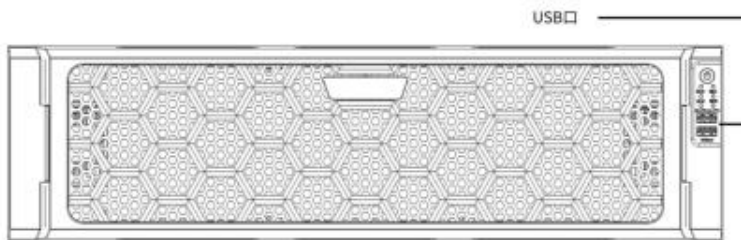

Front and Rear Panel

Models

NR12816X-60T	NR12816X-80T
NR12816X-100T	NR12816X-120T
NR12816X-140T	NR12816X-160T