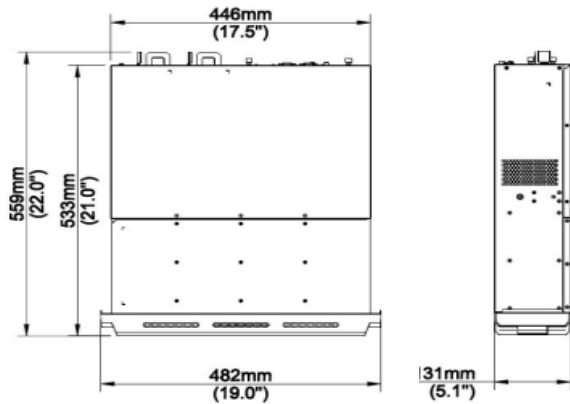

NR12816X 128ch NVR

Network Recorders

Height	3U
Dimensions	482mm × 533mm × 131mm (19.0"×21.0"×5.1")
Certification	Description
Certification	CE, FCC, UL, RoHS, WEEE
CE	EN 55032,EN 61000-3-3,EN IEC 61000-3-2,EN 55035

Dimensions