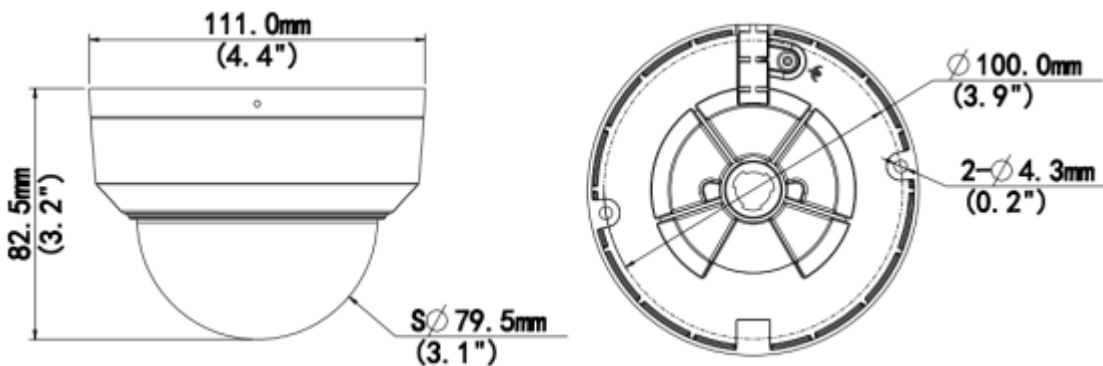

## Specifications

Camera	Description
Max Resolution	5MP
Sensor	1/3" CMOS
Min. Illumination	Color: 0.003 lux ( F1.6, AGC ON); 0 Lux with IR on
Day/Night	IR-cut filter with auto switch (ICR)
Shutter	Auto/Manual, 1 ~ 1/100000s
Adjustment Angle	Pan: 8° ~ 360°, Tilt: 0° ~ 68°, Rotate: 10° ~ 360°
S/N	>52dB
WDR	120dB
Lens	Description
Focal Length	2.8 mm
Iris Type	Fixed
Iris	F1.6
Field of View (H)	112.9°
Field of View (V)	59.1°
Field of View (D)	121.2°
DORI	Description
DORI Distance(Lens)	2.8mm
DORI Distance(Detect)	63.0m(206.7t)
DORI Distance(Observe)	25.2m(82.7ft)
DORI Distance(Recognize)	12.6m(41.3ft)
DORI Distance(Identify)	6.3m(20.7ft)
Illuminator	Description
Supplemental Light	IR
Illumination Distance(IR)	30 m (98.4 ft)
Wavelength	850 nm
IR On/Off Control	Auto/Manual
Video	Description
Video Compression	H.265; H.264; MJPEG
H.264 Code Profile	Baseline profile, Main profile, High profile
Frame Rate	Main: 5MP (2880*1620) @25fps; 4MP (2560*1440) @25fps; 3MP (2304*1296) @30fps; 1080P (1920*1080) @30fps; 720P (1280*720) @30fps Sub: 720P (1280*720) @30fps; D1 (720*576) @30fps; 640*360 @30fps;
Video Bit Rate	128 Kbps ~ 6144 Kbps
U-code	Support
OSD, Privacy Mask	Up to 4
ROI	Up to 8

## Dimensions