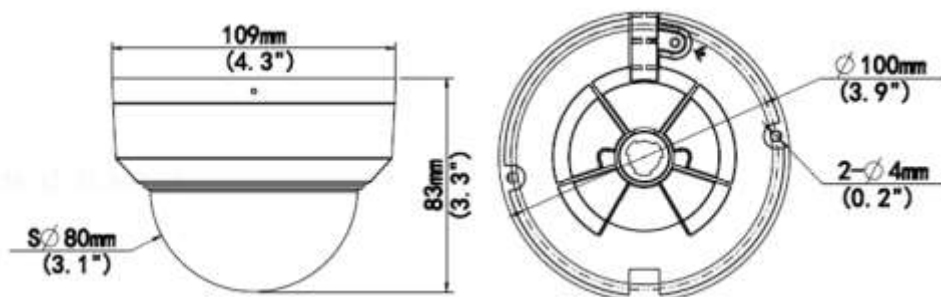

## Specifications

Camera				
Sensor	1/2.7" 4K (8MP), progressive scan CMOS			
Minimum illumination	Color: 0.005 lux (F1.6, AGC ON); 0 lux with IR on			
True Day / Night	IR-cut filter with auto switch (ICR)			
Shutter	Auto / Manual, 1 ~ 1/100000s			
Adjustment angle (3-way Axis)	Pan: 8° ~ 360°; Tilt: 0° ~ 68°; Rotate: 10° ~ 360°			
WDR	120dB			
S/N	>52dB			
Lens				
Lens	2.8mm @ F1.6			
Iris	Fixed			
Field of View (H)	112.9°			
Field of View (V)	59.1°			
Field of View (O)	121.2°			
DORI				
DORI Distance	Detect (m)	Observe (m)	Recognize (m)	Identify (m)
	84	33.6	16.8	8.4
Illuminator				
IR Range	Up to 30m (98ft) IR range			
Wavelength	850nm			
IR On/Off Control	Auto/Manual			
Video				
Video Compression	H.265, H.264, MJPEG			
H.264 code profile	Baseline profile, Main profile, High profile			
Frame Rate	Main Stream: 8MP (3840 x 2160), Max 20fps; 5MP (3072 x 1728), Max 30fps; 4MP (2560 x 1440), Max 30fps; 1080P (1920 x 1080) Sub Stream: 1080P (1920 x 1080), Max 30fps; 720P (1280 x 720) Max 30fps; D1 (720 x 576), Max 30fps; 640 x 360, Max 30fps; 2CIF (704 x 288), Max 30fps; CIF (352 x 288), Max 30fps			
Video Bit Rate	128 Kbps~16 Mbps			
U-code	Support			
OSD	Up to 4 OSDs			
Privacy Mask	Up to 4 areas			
ROI	Up to 8 areas			
Video Stream	Dual			
Image				
White Balance	Auto / Outdoor / Fine Tune / Sodium Lamp / Locked / Auto2			
Digital Noise Reduction	2D / 3D DNR			

## Dimensions