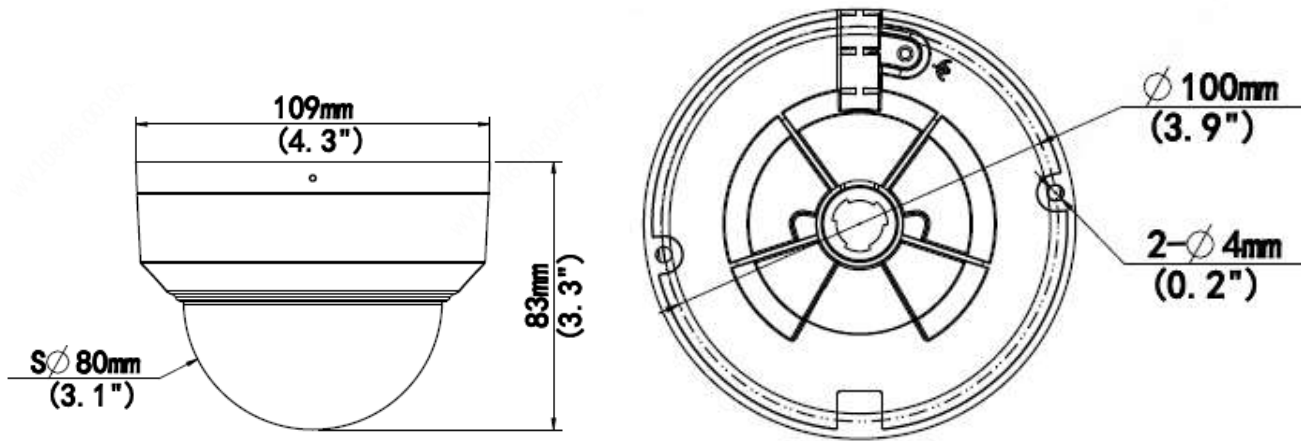

Dimensions

Accessories

See Camera Accessories Guide