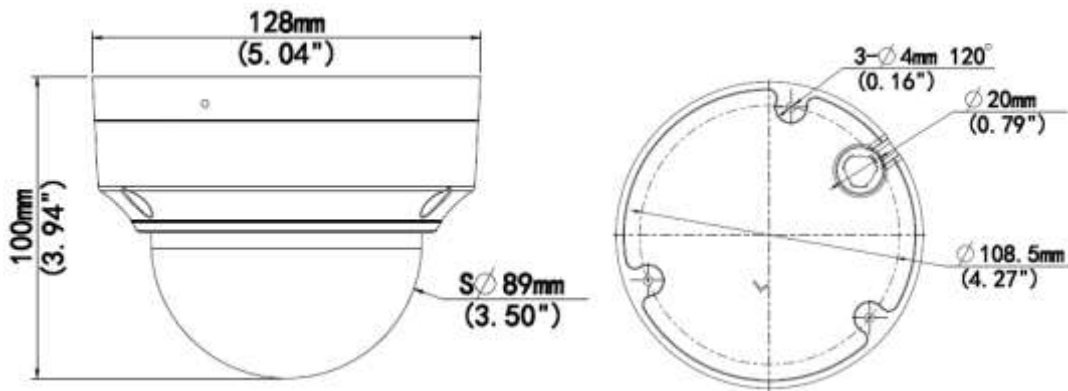

Surge Protection	6KV
Conformity Certifications	IP67, IK10, CE, FCC

Dimensions

Accessories

See Camera Accessories Guide