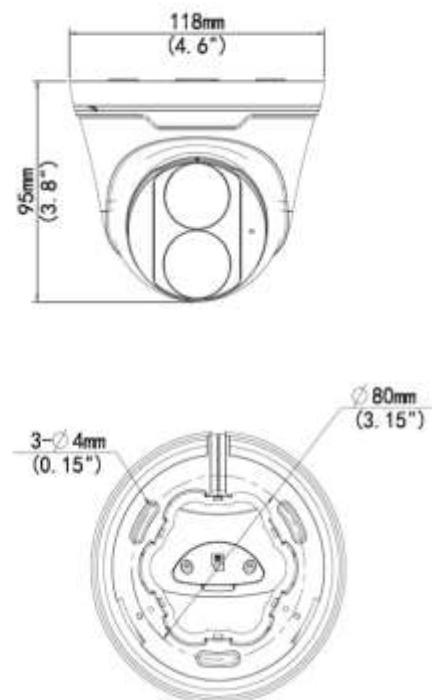

Dimensions

Accessories

See Camera Accessories Guide