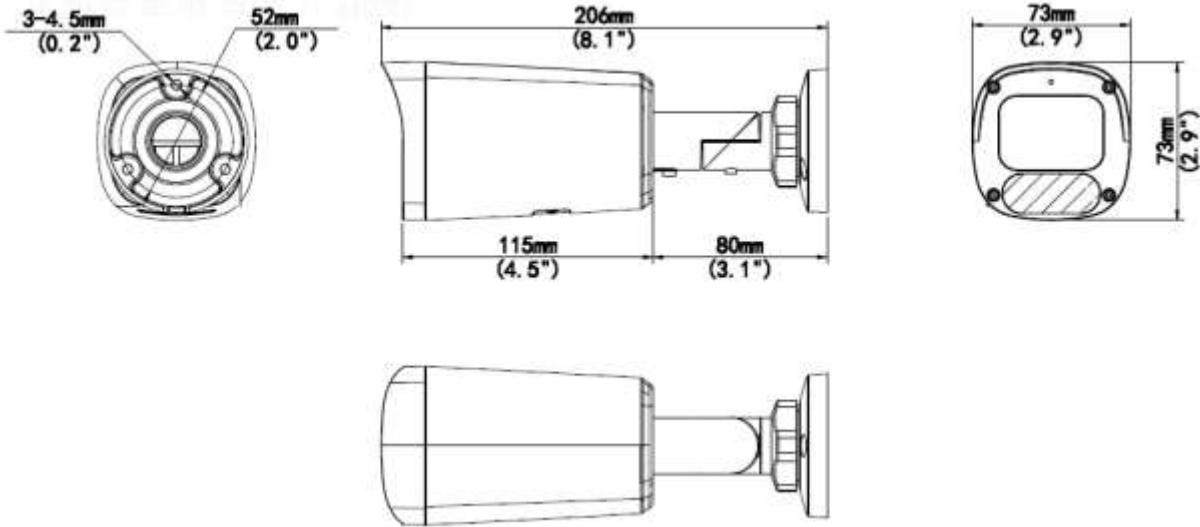

IPB4B212MX BULLET

IP CAMERAS

Surge Protection	6KV
Conformity Certifications	IP67, CE, FCC

Dimensions

Accessories

See Camera Accessories Guide