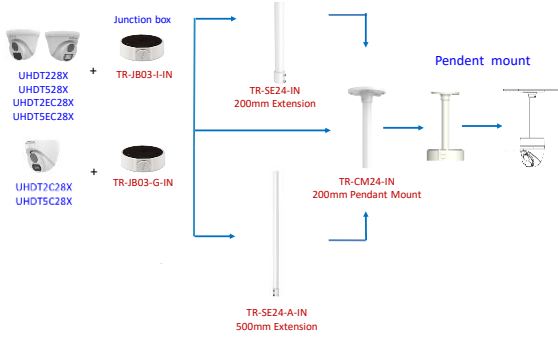

Fisheye IP Dome Pendant Mounts

15

IP Bullets

16

IP Bullets

17

IP Bullets

18

19

20

21

22

23

24

Analog Turret Dome Indoor Pendant Mounts

Contact Information