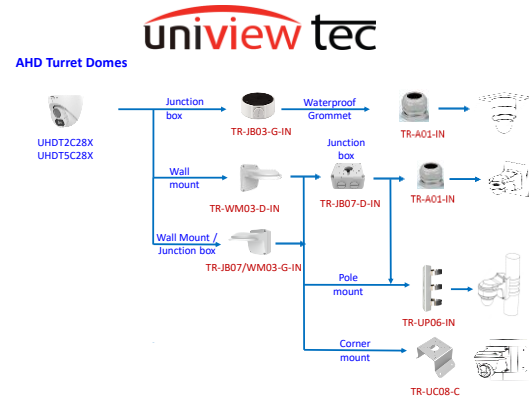

Fisheye IP Dome Pendant Mounts

15

IP Bullets

16

IP Bullets

17

IP Bullets

18

19

20

21

22

23

24

Analog Turret Dome Indoor Pendant Mounts

Contact Information