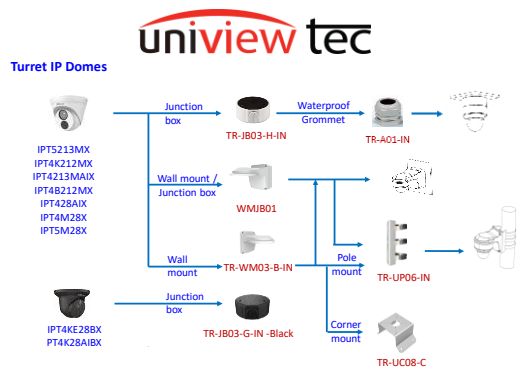

Camera Accessories Guide 9/4/2024

1

2

3

4

Vandal IP Domes

5

6

Turret IP Domes

7

Turret IP Domes

8

Vandal IP Dome Pendant Mounts

9

Vandal IP Dome Pendant Mounts

10

Turret IP Dome Pendant Mounts

11

PTZ IP Domes

12

PTZ IP Domes

13

Fisheye IP Domes

14