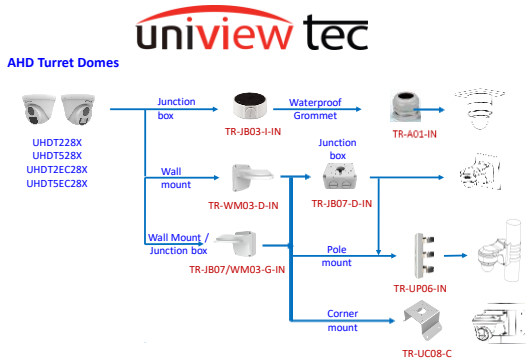

Fisheye IP Dome Pendant Mounts

15

IP Bullets

16

IP Bullets

17

IP Bullets

18

19

20

21

22

23

24

Analog Turret Dome Indoor Pendant Mounts

Contact Information