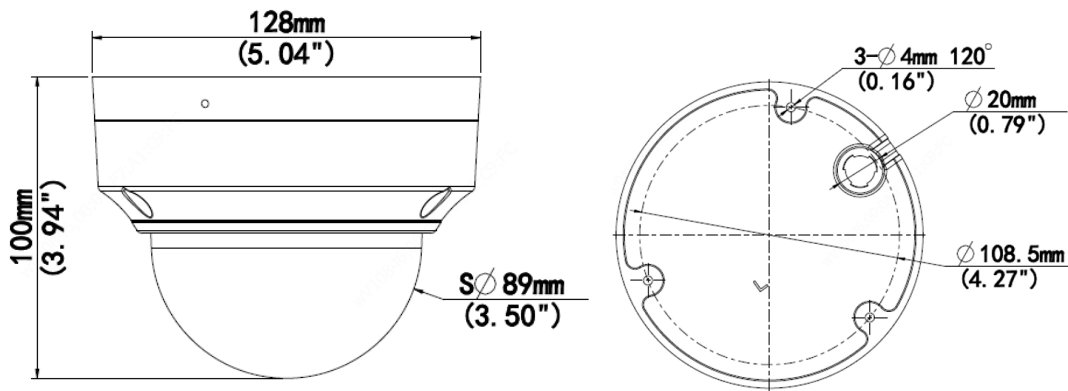

## Specifications

Camera				
Sensor	1/3" 4MP, progressive scan CMOS			
Minimum illumination	Color: 0.003 lux (F1.6, AGC ON); 0 lux with IR on			
True Day / Night	IR-cut filter with auto switch (ICR)			
Shutter	Auto / Manual, 1 ~ 1/100000s			
Adjustment angle (3-way Axis)	Pan: 3° ~ 360°; Tilt: 0° ~ 70°; Rotate: 3° ~ 360°			
WDR	120dB			
S/N	>52dB			
Lens				
Lens	2.8 ~ 12mm varifocal, automatic focusing and motorized zoom lens			
Iris	Fixed			
Field of View (H)	86.3° ~ 35.2°			
Field of View (V)	47.1° ~ 17.0°			
Field of View (O)	91.9° ~ 38.6°			
DORI				
DORI Distance	Detect (m)	Observe (m)	Recognize (m)	Identify (m)
2.8mm	63	25.2	12.6	6.3
12mm	270	108	54	270
Illuminator				
IR Range	Up to 40m (131ft) IR range			
Wavelength	850nm			
IR On/Off Control	Auto/Manual			
Video				
Video Compression	Ultra 265, H.265, H.264, MJPEG			
H.264 code profile	Baseline profile, Main profile, High profile			
Frame Rate	Main Stream: 4MP (2688 x 1520), Max 25fps; 4MP (2560 x 1440), Max 25fps; 3MP (2304 x 1296), Max 30fps; 1080P (1920 x 1080), Max 30fps; 720P (1280 x 720), Max 30fps Sub Stream: 720P (1280 x 720), Max 30fps; D1 (720 x 576), Max 30fps; 640 x 360, Max 30fps			
Video Bit Rate	128 Kbps~16 Mbps			
U-code	Supported			
OSD	Up to 4 OSDs			
Privacy Mask	Up to 4 areas			
ROI	Up to 8 areas			
Video Stream	Dual			

## Dimensions