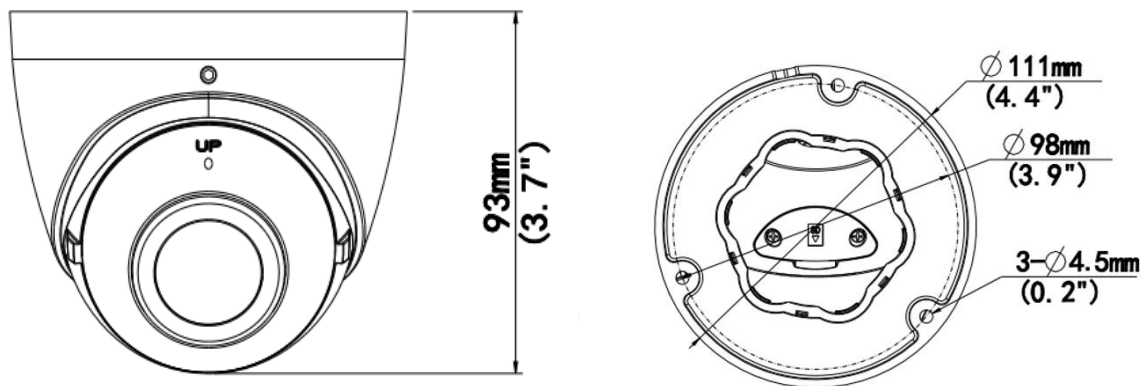

## Specifications

Camera				
Sensor	1/2.7"CMOS			
Minimum illumination	Color: 0.01 lux (F2.0, AGC ON); 0 Lux with IR			
Day / Night	IR-cut filter with auto switch (ICR)			
Shutter	Auto / Manual, 1 ~ 1/100000s			
Adjustment angle (3-way Axis)	Pan: 0° ~ 360°; Tilt: 0° ~ 75°; Rotate: 0° ~ 360°			
WDR	120dB			
S/N	>52dB			
Lens				
Lens	1.68mm			
Iris	F2.0			
Field of View (H)	180°			
Field of View (V)	100°			
Field of View (O)	180°			
DORI				
DORI Distance	Detect	Observe	Recognize	Identify
	37.8m (124ft)	15.1m (49.6ft)	7.6m (24.8ft)	3.8m (12.4ft)
Illuminator				
IR Illumination Distance	Up to 20m (66ft) IR range			
IR On / Off Control	Auto / Manual			
Wavelength	850nm			
Video				
Video Compression	Ultra 265, H.265, H.264, MJPEG			
H.264 code profile	Baseline profile, Main profile, High profile			
Frame Rate	Main Stream: 8MP (3840 x 2160), Max 30fps; 5MP (3072 x 1728), Max 30fps; 4MP (2560 x 1440), Max 30fps; 1080P (1920 x 1080), Max 30fps; Sub Stream: 720P (1280 x 720), Max 30fps; D1 (720 x 576), Max 30fps; 640 x 360, Max 30fps; 2CIF(704 x 288), Max 30fps; CIF(352 x 288), Max 30fps; Third Stream: D1 (720 x 576), Max 30fps; 640 x 360,Max 30fps; 2CIF(704 x 288), Max 30fps; CIF(352 x 288), Max 30fps;			
Video Bit Rate	128 Kbps~16 Mbps			
U-code	Supported			
OSD	Up to 8 OSDs			
Privacy Mask	Up to 4 areas			
ROI	Up to 8 areas			
Video Stream	Triple streams			

## Dimensions