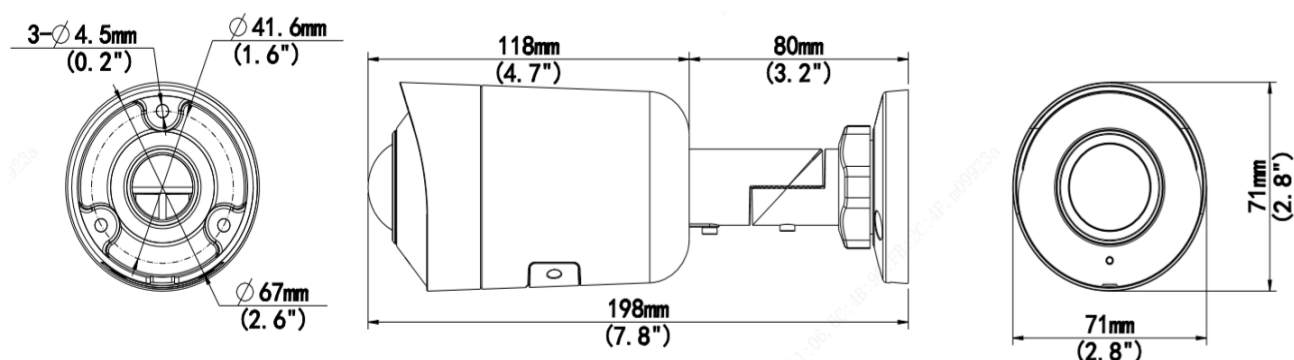

## Specifications

Camera				
Sensor	1/2.7"CMOS			
Minimum illumination	Color: 0.01 lux (F2.0, AGC ON); 0 Lux with IR			
Day / Night	IR-cut filter with auto switch (ICR)			
Shutter	Auto / Manual, 1 ~ 1/100000s			
Adjustment angle (3-way Axis)	Pan: 0° ~ 360°; Tilt: 0° ~ 90°; Rotate: 0° ~ 360°			
WDR	120dB			
S/N	>52dB			
Lens				
Lens	1.68mm			
Iris	F2.0			
Field of View (H)	180°			
Field of View (V)	100°			
Field of View (O)	180°			
DORI				
DORI Distance	Detect	Observe	Recognize	Identify
	37.8m (124ft)	15.1m (49.6ft)	7.6m (24.8ft)	3.8m (12.4ft)
Illuminator				
IR Illumination Distance	Up to 20m (66ft) IR range			
IR On / Off Control	Auto / Manual			
Wavelength	850nm			
Video				
Video Compression	Ultra 265, H.265, H.264, MJPEG			
H.264 code profile	Baseline profile, Main profile, High profile			
Frame Rate	Main Stream: 8MP (3840 x 2160), Max 30fps; 5MP (3072 x 1728), Max 30fps; 4MP (2560 x 1440), Max 30fps; 1080P (1920 x 1080), Max 30fps; Sub Stream: 720P (1280 x 720), Max 30fps; D1 (720 x 576), Max 30fps; 640 x 360, Max 30fps; 2CIF(704 x 288), Max 30fps; CIF(352 x 288), Max 30fps; Third Stream: D1 (720 x 576), Max 30fps; 640 x 360,Max 30fps; 2CIF(704 x 288), Max 30fps; CIF(352 x 288), Max 30fps;			
Video Bit Rate	128 Kbps~16 Mbps			
U-code	Supported			
OSD	Up to 8 OSDs			
Privacy Mask	Up to 4 areas			
ROI	Up to 8 areas			
Video Stream	Triple streams			

Conformity Certifications	
EMC	CE-EMC (EN 55032, EN 61000-3-3, EN IEC 61000-3-2, EN 55035), FCC (FCC 47 CFR part15 B)
Safety	CE LVD (EN 62368-1); UL/CUL (UL 62368-1, CAN/CSA C22.2 No. 62368-1)
Environment	CE-RoHS (2011/65/EU;(EU)2015/863); WEEE (2012/19/EU)
Protection	IP67 (IEC 60529)
General	
Power	DC 12V ±25%, PoE (IEEE 802.3af); Power consumption: Max 5.5W
Power Interface	Ø 5.5mm coaxial power plug
Dimensions (Ø × H)	198 × 71 × 71mm (7.8 × 2.8 × 2.8")
Weight	0.42kg (0.93lb)
Working Environment	-30°C ~ 60°C (-22°F ~ 140°F), Humidity: ≤95% RH (non-condensing)
Surge Protection	4KV
Reset Button	Support

## Dimensions