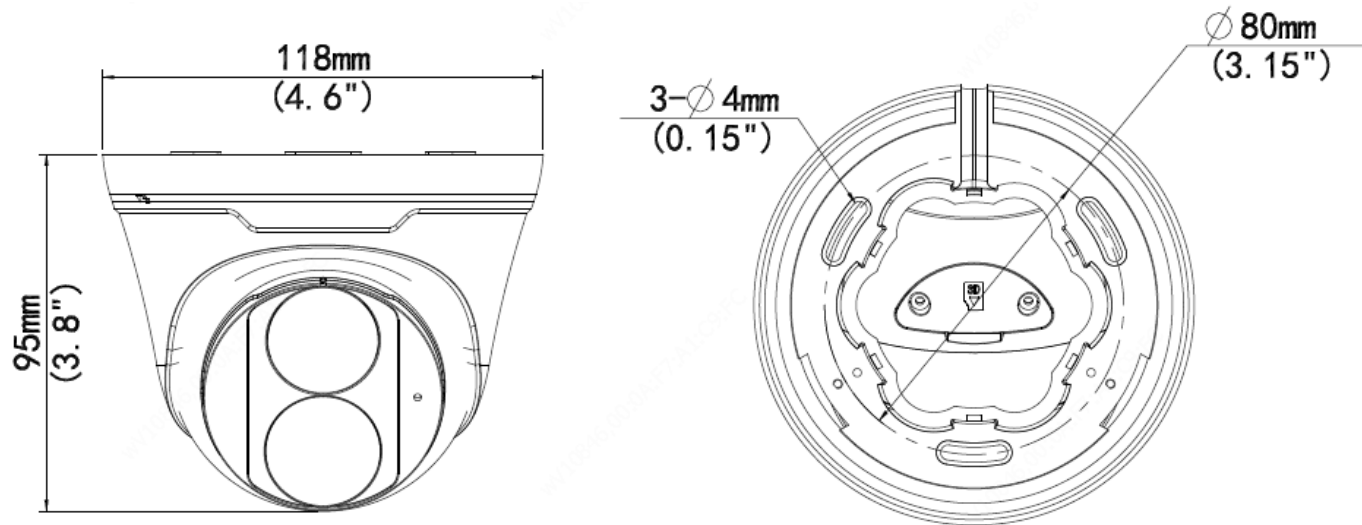

www.univiewtechnology.com

UVT70231123-00

Specifications

Camera				
Sensor	1/2.7" 8MP, progressive scan CMOS			
Minimum illumination	Color: 0.005 lux (F1.6, AGC ON); 0 lux with IR on			
True Day / Night	IR-cut filter with auto switch (ICR)			
Shutter	Auto / Manual, 1 ~ 1/100000s			
Adjustment angle	Pan: 0° ~ 360°; Tilt: 0° ~ 80°; Rotate: 0° ~ 360°			
WDR	120dB			
S/N	>56dB			
Lens				
Lens	2.8mm@F1.6			
Iris	Fixed			
Field of View (H)	112.9°			
Field of View (V)	59.1°			
Field of View (O)	121.2°			
DORI				
DORI Distance	Detect (m)	Observe (m)	Recognize (m)	Identify (m)
	84	33.6	16.8	8.4
Illuminator				
IR Range	Up to 30m (98ft) IR range			
Wavelength	850nm			
IR On/Off Control	Auto/Manual			
Video				
Video Compression	Ultra 265, H.265, H.264, MJPEG			
H.264 code profile	Baseline profile, Main profile, High profile			
Frame Rate	Main Stream: 8MP (3840 x 2160), Max 20fps; 5MP (3072 x 1728), Max 30fps; 4MP (2560 x 1440), Max 30fps; 1080P (1920 x 1080), Max 30fps Sub Stream: 1080P (1920 x 1080), Max 30fps; 720P (1280 x 720), Max 30fps; D1 (720 x 576), Max 30fps; 640 x 360, Max 30fps; 2CIF (704 x 288), Max 30fps; CIF (352 x 288), Max 30fps;			
Video Bit Rate	128 Kbps~16 Mbps			
U-code	Supported			
9:16 Corridor Mode	Supported			
OSD	Up to 4 OSDs			
Privacy Mask	Up to 4 areas			
ROI	Up to 8 areas			
Image				
White Balance	Auto / Outdoor / Fine Tune / Sodium Lamp / Locked / Auto2			

Dimensions

Accessories

See Camera Accessories Guide