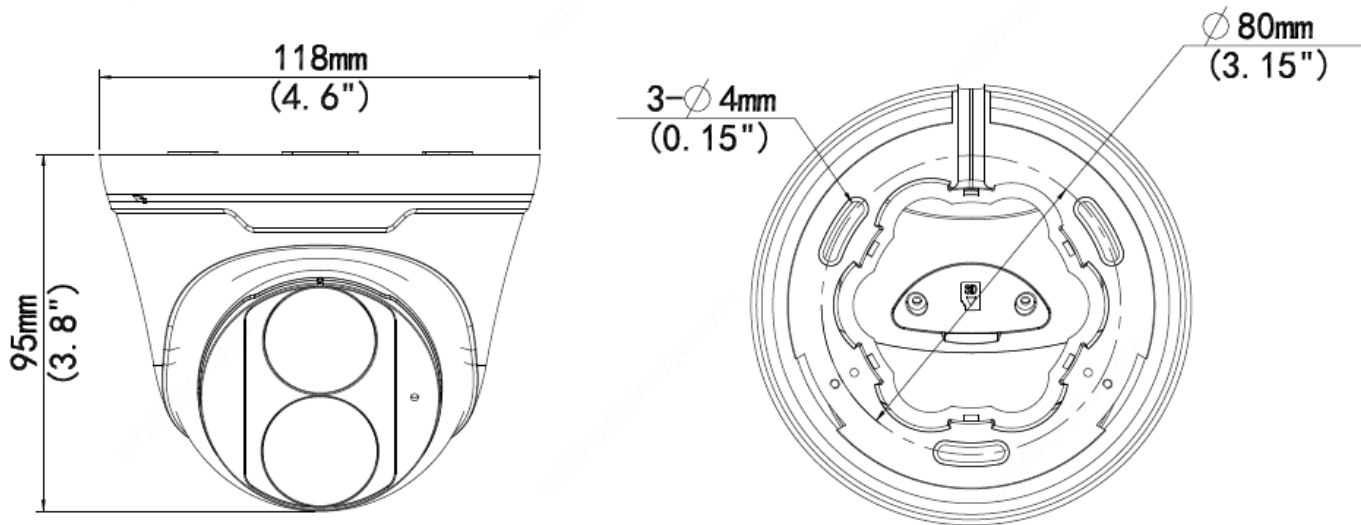

Working Environment	-30°C ~ 60°C (-22°F ~ 140°F), Humidity: ≤95% RH (non-condensing)
Surge Protection	2KV
Conformity Certifications	IP67, CE, FCC

Dimensions

Accessories

See Camera Accessories Guide