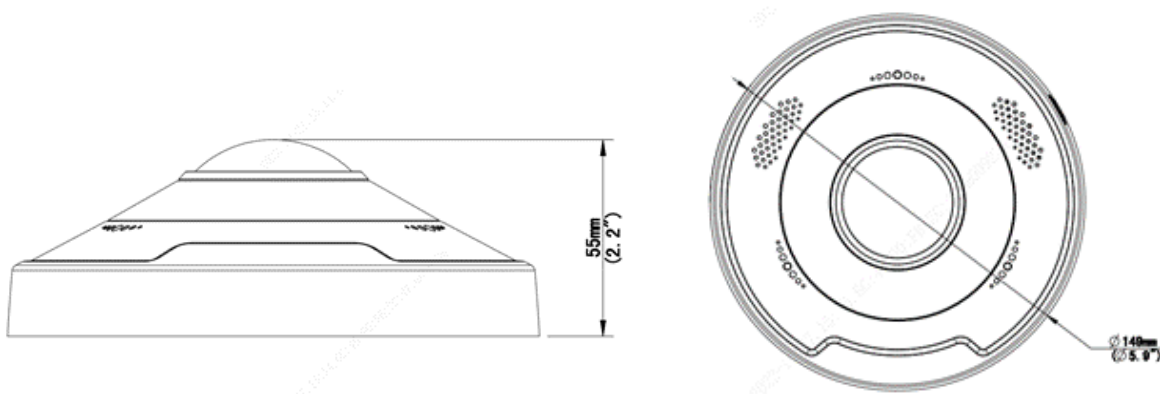

Built-in Mic	Two Microphones
Built-in Speaker	Support
Serial	1 x RS485
Network	1 x RJ45 10M/100M Base-TX Auto-adaptive Ethernet
Video Output	1 BNC, impedance 75Ω; amplitude 1V [p-p]
General	
Power	DC 12V ±25%, PoE (IEEE 802.3af); Power consumption: Max 12W
Dimensions (Ø × H)	Φ149 x 55mm (Φ5.9" x 2.2")
Weight	0.524kg (1.19lb)
Material	Metal + Plastic
Working Environment	-30°C ~ 60°C (-22°F ~ 140°F), Humidity: ≤95% RH (non-condensing)
Surge Protection	4KV
Conformity Certifications	IP67, IK10, CE, FCC

Dimensions

Accessories

See Camera Accessories Guide