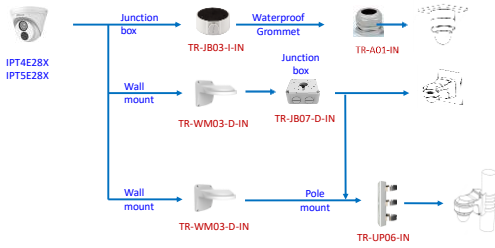

uniview tec

Turret IP Domes