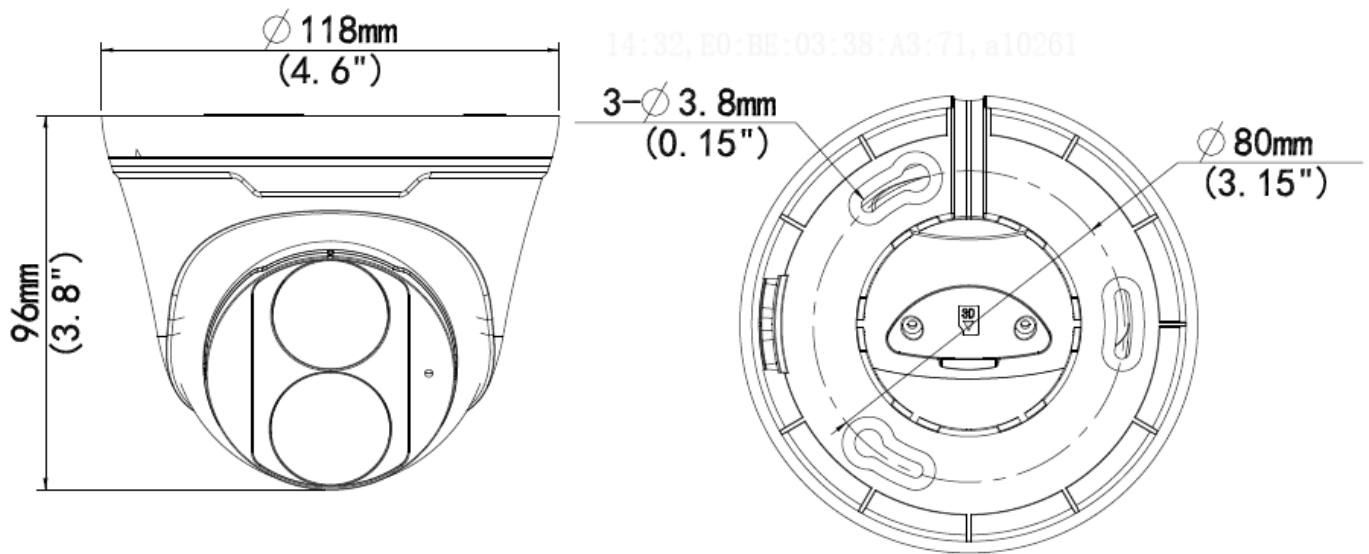

## Specifications

Camera				
Sensor	1/2.9" 4MP, progressive scan CMOS			
Minimum illumination	Color: 0.01 lux (F2.0, AGC ON); 0 lux with IR on			
True Day / Night	IR-cut filter with auto switch (ICR)			
Shutter	Auto / Manual, 1 ~ 1/100000s			
Adjustment angle (3-way Axis)	Pan: 0° ~ 360°; Tilt: 0° ~ 75°; Rotate: 0° ~ 360°			
WDR	120dB			
S/N	>52dB			
Lens				
Lens	2.8mm @ F2.0			
Iris	Fixed			
Field of View (H)	101.5°			
Field of View (V)	55.6°			
Field of View (O)	111.6°			
DORI				
DORI Distance	Detect (m)	Observe (m)	Recognize (m)	Identify (m)
	63	25.2	12.6	6.3
Illuminator				
IR Range	Up to 30m (98ft) IR range			
Wavelength	850nm			
IR On/Off Control	Auto/Manual			
Video				
Video Compression	Ultra 265, H.265, H.264, MJPEG			
H.264 code profile	Baseline profile, Main profile, High profile			
Frame Rate	Main Stream: 4MP (2560 x 1440), Max 30fps; 3MP (2304 x 1296), Max 30fps; 1080P (1920 x 1080), Max 30fps; 720P (1280 x 720), Max 30fps Sub Stream: D1 (720 x 576), Max 30fps; 640 x 360, Max 30fps; 2CIF (704 x 288), Max 30fps; CIF (352 x 288), Max 30fps			
Video Bit Rate	128 Kbps~16 Mbps			
OSD	Up to 4 OSDs			
Privacy Mask	Up to 4 areas			
ROI	Up to 8 areas			
Video Stream	Dual			
Image				
White Balance	Auto / Outdoor / Fine Tune / Sodium Lamp / Locked / Auto2			
Digital Noise Reduction	2D / 3D DNR			

## Dimensions