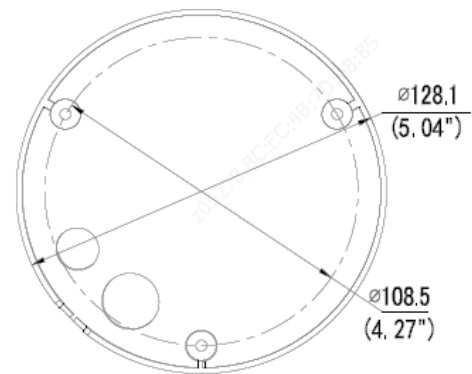

Dimensions

Accessories

See Camera Accessories Guide