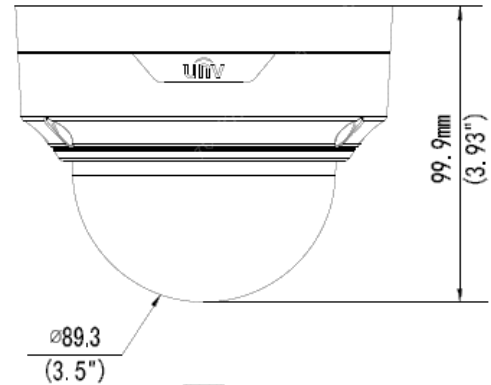

Dimensions

Accessories

See Camera Accessories Guide