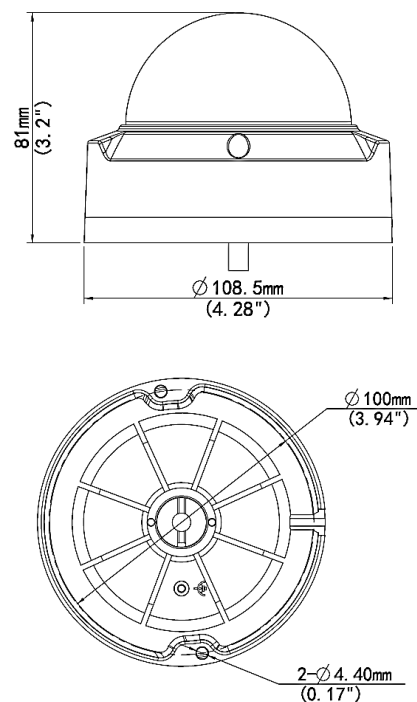

Specifications

Camera	
Sensor	1/3", progressive scan , 5 megapixel, CMOS
Lens	2.8mm @ F2.0
Angle of View (H x V)	105.3° x 69.5°
Shutter	Auto/Manual, 1 ~ 1/100000 s
Minimum Illumination	Color: 0.01 Lux (F2.0, AGC ON); 0 Lux with IR
Day/Night	IR-cut filter with auto switch (ICR)
Digital noise reduction	2D/3D DNR
Signal / Noise Ratio	>52dB
IR LED Range	Up to 30m (98 ft) IR range
WDR	Digital
Video Compression	Ultra 265, H.265, H.264, MJPEG
H.264 code profile	Baseline profile, Main Profile, High Profile
Maximum Frame Rate / Stream	Main: 5MP (2592 x 1944) @ 20fps Sub: 720P (1280 x 720) @ 20fps
HLC, BLC	Supported
OSD, Privacy Mask, Motion Detection & ROI	Up to 8 areas
Network	
Protocols	IPv4, IGMP, ICMP, ARP, TCP, UDP, DHCP, RTP, RTSP, RTCP, DNS, DDNS, NTP, FTP, UPnP, HTTP, HTTPS, SMTP, SSL
Compatible Integration	ONVIF (Profile S, Profile T), API
Network	RJ45, 10M/100M Base-TX Ethernet
General	
Power	12VDC +/-25%, PoE (IEEE802.3 af); Power consumption: Max 4W
Dimensions (Ø x H) & Weight	Ø109 x 81 mm (Ø4.3" x 3.2"); 0.35kg (0.77lb)
Operating Temperature & Humidity	-30°C ~ +60°C (-22°F ~ 140°F); Humidity: 10%~95% RH (non-condensing)
Conformity Certifications	IP67, IK10; CE, FCC

Dimensions

Accessories

See Camera Accessories Guide