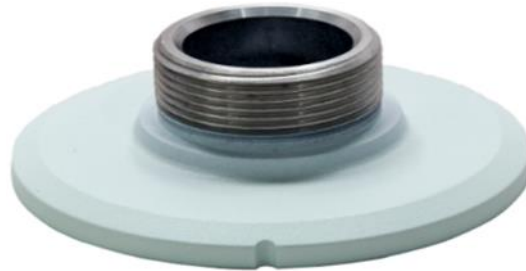

PENDANT MOUNT ADAPTER

TR-UF45-E-IN

Specification	Description
Application	Pendant mount adapter for fixed dome cameras
Dimensions (LxWxH)	Φ149 x 44mm (Φ5.9 x 1.7")
Weight	0.2kg (0.44lb)
Material	Aluminum Alloy

Dimensions