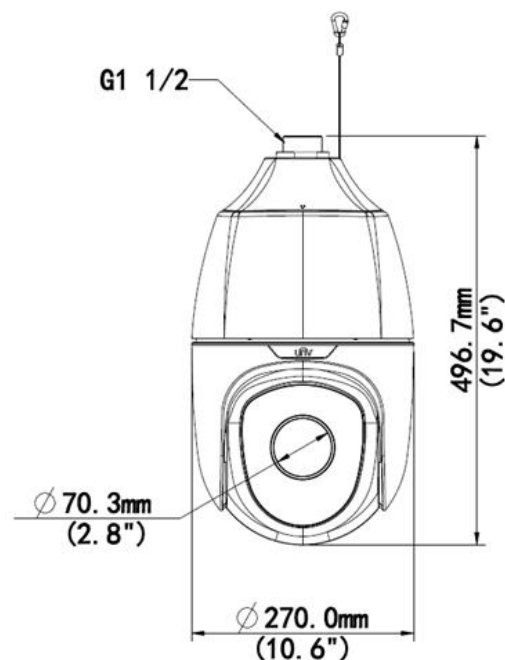

Dimensions

Accessories

TR-WE45-A-IN	Wall Mount
TR-UP08-A-IN	Pole Mount
TR-UC08-A-IN	Corner Mount
TR-CE45-IN	Pendant Mount
TR-UF45-A-IN	Pendant Mount Adapter
TR-WE45-B-IN	Parapet Mount