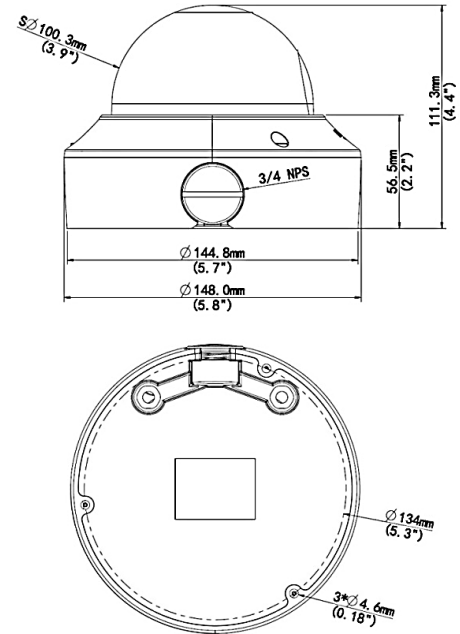

## Specifications

Camera	
Sensor	1/2", progressive scan , 8 megapixel, CMOS
Lens	2.8~12 mm, varifocal automatic focusing and motorized zoom lens
Angle of View (H)	114.8° (wide) ~ 47.3° (tele)
Shutter	Auto/Manual, 1/6 ~ 1/100000 s
Minimum Illumination	Color: 0.003 Lux (F1.5, AGC ON); 0 Lux with IR
Day/Night	IR-cut filter with auto switch (ICR)
Digital noise reduction	2D/3D DNR
IR LED Range	Up to 30m (98 ft) IR range
WDR	120dB
Video Compression	Ultra 265, H.265, H.264, MJPEG
H.264 code profile	Baseline profile, Main Profile, High Profile
Maximum Frame Rate / Stream	Main: 8MP (3840 x 2160) @15fps; 5MP (2592 x 1944) @30fps; 5MP (2944 x 1656) @30fps; 4MP (2560 x 1440)@30fps; 2MP (1920 x 1080)@30fps Sub: 2MP (1920 x 1080) @ 30fps Third Stream: D1 (720x576) @ 30fps
HLC, BLC, Corridor, Defog	Supported
OSD, Privacy, Motion & ROI	Up to 8 areas
Network	
Protocols	IPv4, IGMP, ICMP, ARP, TCP, UDP, DHCP, PPPoE, RTP, RTSP, RTCP, DNS, DDNS, NTP, FTP, UPnP, HTTP, HTTPS, SMTP, 802.1x, SNMP
Compatible Integration	ONVIF (Profile S, Profile G), API
Network	RJ45, 10M/100M Base-TX Ethernet
Video Analytics	Behavior, Exception, Identification, Statistical
Local Storage	Micro-SD, up to 128GB
Network Storage	Automatic Network Replenishment (ANR)
General	
Power	12 V DC, PoE (IEEE802.3 af); Max 8W
Dimensions (Ø x H) & Weight	Ø148 x 111.3mm (Ø5.8 x 4.4"); 0.75kg (1.7lb)
Audio	Two-way; G711 compression
Video Output	1 BNC, impedance 75 Ω; amplitude 1 V [p-p]
Alarm I/O	1 / 1
Operating Temperature & Humidity	-40°C ~ +60°C (-40°F ~ 140°F); Humidity: 10%~ 95% RH (non-condensing)
Conformity Certifications	IP67, IK10; CE, FCC

## Dimensions