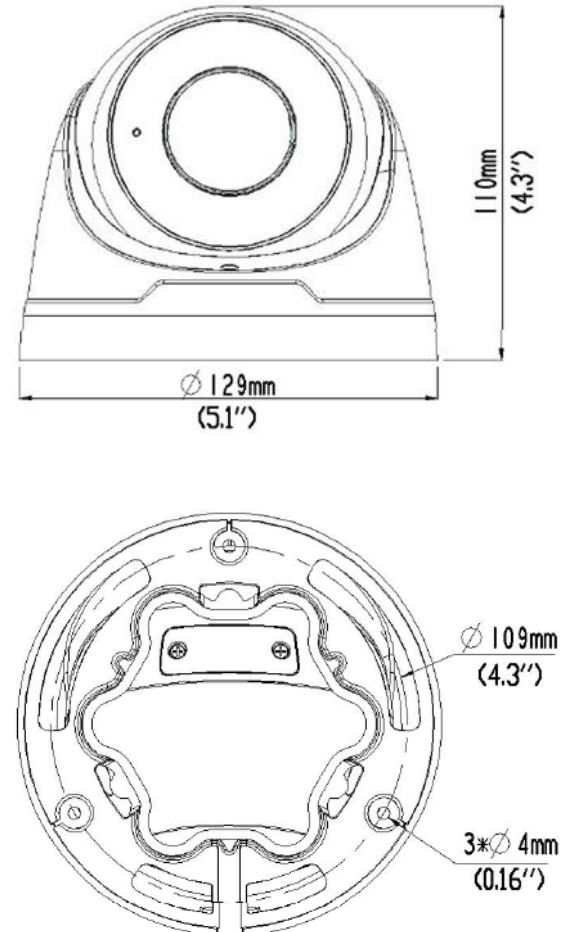

Dimensions

Accessories

TR-WM03-A-IN	Wall Mount
TR-UP06-IN	Pole Mount
TR-JB03-C-IN	Junction Box