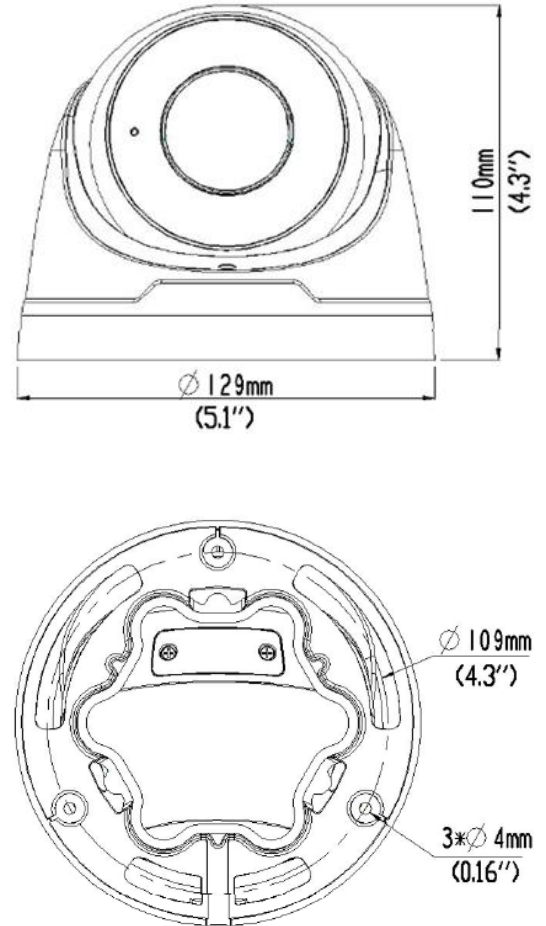

Dimensions

Accessories

TR-WM03-A-IN	Wall Mount
TR-UP06-IN	Pole Mount
TR-JB03-C-IN	Junction Box