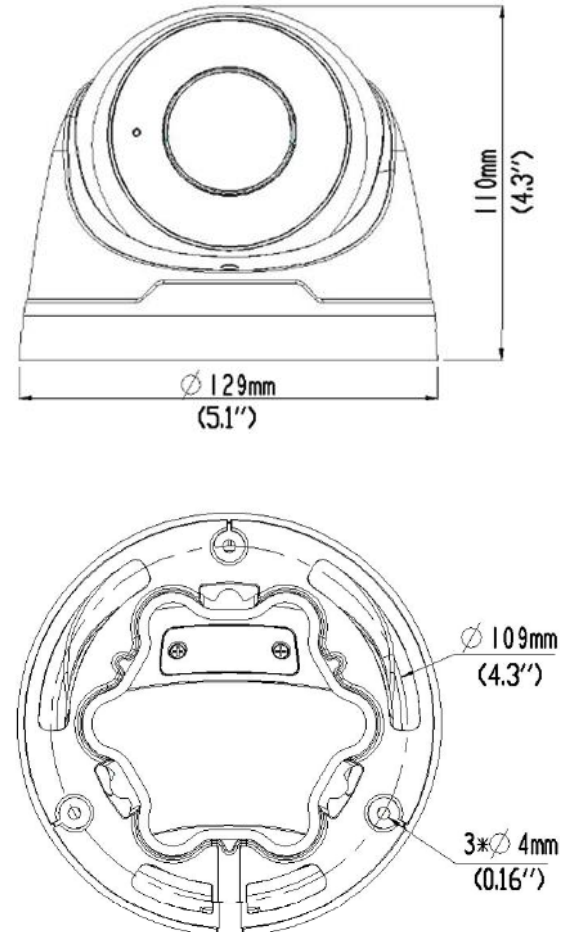

Dimensions

Accessories

TR-WM03-A-IN	Wall Mount
TR-UP06-IN	Pole Mount
TR-JB03-C-IN	Junction Box