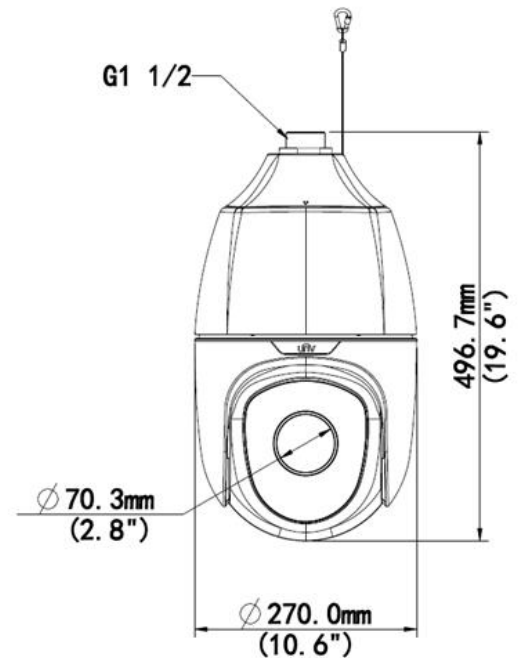

Dimensions

Accessories

TR-WE45-IN	Wall Mount
TR-UP08-A-IN	Pole Mount
TR-UC08-A-IN	Corner Mount
TR-CE45-IN	Pendant Mount
TR-UF45-A-IN	Pendant Mount Adapter
TR-WE45-B-IN	Parapet Mount